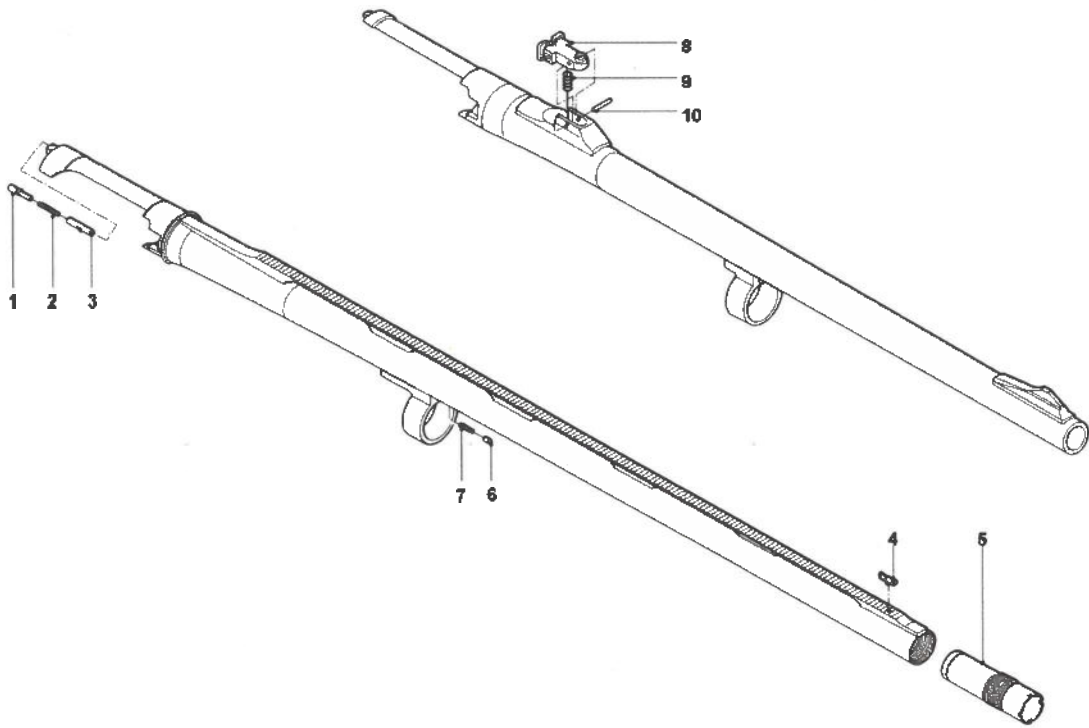

Position	Code	Name
1	F0550300	ASS GUARDIA SINTET. GRILL. BRUN. M2-23
2	G0054200	HAND SAFETY PLUNGER
3	G0032001	SAFETY SPRING SHOTGUN TR
4	G0128500	DISCONNECTOR SPRING
5	G0089101	DISCONNECTOR PIN M4590
6	G0001300	DISCONNECTOR HAMMER
7	G0937700	GRILLETTO BRUN. MONT-22
8	G0124000	CLIP BUTTON SPRING
9	90008800	TRIGGER PIN
10	G0000100	HAMMER SPRING CAP
11	G0218200	HAMMER SPRING
12	90010200	WASHER
13	G0124200	CARRIER SPRING
14	G0004301	BOLT LATCH PIN RBH
15	G0881800	CANE CROMATO MONT-22
16	G0857100	DENTE ARRESTO OTTURATORE BRUN. M2 SPEED
17	G0003900	BOLT STOP TOOTH PIN
18	G0032300	TRIGGER GUARD PIN SPRING
19	G0587800	CARRIER RAFF I3
20	G0881700	LEVA DISCESA CARTUCCIA CROMATO MONT-22
21	G0089900	TRIGGER PIN BUSH
22	G0881600	SYNT TRIGGER GUARD MONTEFELTRO 22
23	G0680900	SBE3 SAFETY BUTTON
24	90003200	BUTTON PIN
25	G0032800	CARTRIDGE DROP LEVER SPRING
26	G0004000	DISCONNECTOR HAMMER PIN

Position	Code	Name
1	F0550500	BOLT ASSBLY W/SER NUM M2 2023 12GA
2	G0007301	FIRING PIN RBH SHOTGUNS
3	G0882100	FIRING PIN SPRING MONTEFELTRO 22
5	G0079100	LINK RAFF/MONTEFELTRO
6	G0257700	LINK PIN MONT/RAFF 20
7	G0007500	BOLT HANDLE PIN
8	G0126800	BOLT HANDLE RETAINING SPRING
9	90021600	BOLT HANDLE SPRING RETAINING PIN
10	G0032901	INERTIA SPRING
12	90003100	EXTRACTOR PIN
13	G0004902	EJECTOR
14	G0126900	EXTRACTOR SPRING M4
15	G0007900	LOCKING HEAD PIN RBH
17	F0004500	FIRING PIN RETAINING PIN

Position	Code	Name
1	G0673700	ETHOS 28GA EJECTOR PLUNGER
2	G0128100	EJECTOR PIN SPRING M4
3	G0673800	ETHOS 28GA EJECTOR HOUSING
4	G0451400	FRONT SIGHT FIN-LPA
4	G0393700	FRONT SIGHT GREEN
5	F0106601	CRIO INTERNAL CHOKE (*) 12GA
5	F0106701	CRIO INTERNAL CHOKE (**) 12GA
5	F0106801	CRIO INTERNAL CHOKE (***) 12GA
5	F0106901	CRIO INTERNAL CHOKE (****) 12GA
5	F0107001	CRIO INTERNAL CHOKE (*****) 12GA
6	G0122800	CAP RETAINING PIN
7	G0128200	SPRING FOR CAP RETAINING BALL
8	F0027000	REAR SIGHT FOR SLUG BARREL - ADJUSTABLE REAR SIGHT
9	G0063700	REAR SIGHT SPRING RBH
10	90003100	EXTRACTOR PIN