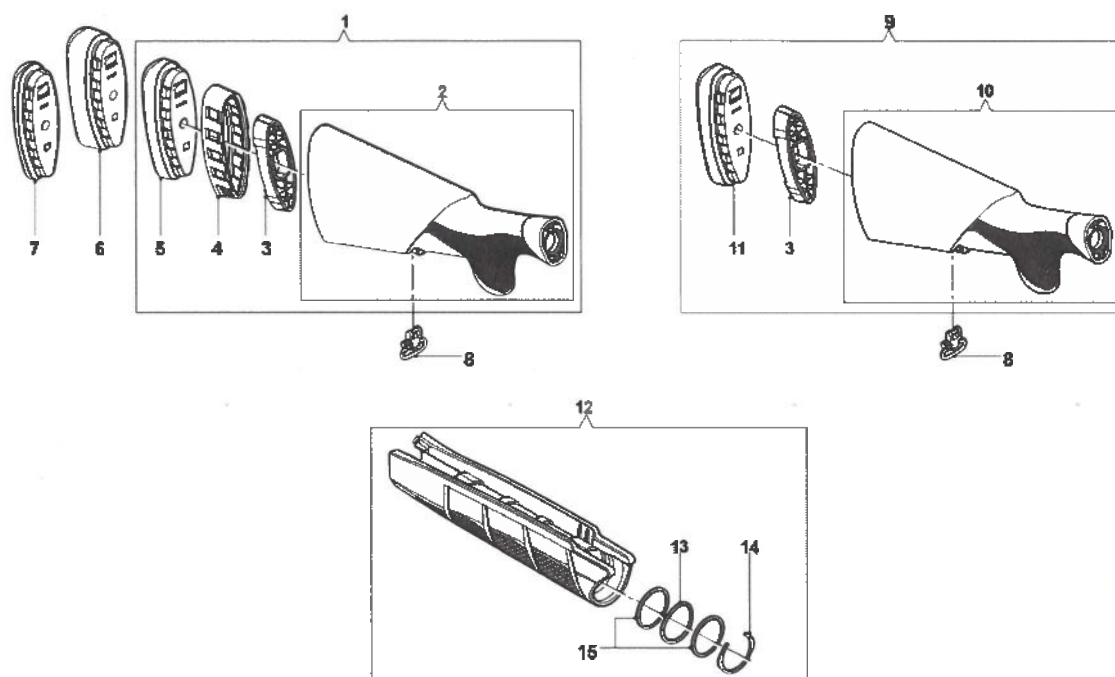

Position	Code	Name
1	F0513200	SYNT STOCK ASSBY MONTEFELTRO 2022 W/ RECOIL PAD
2	F0513100	SYNT STOCK ASSBY MONTEFELTRO
3	G0881300	INSERTO SERRAG. CALCIO SINT. MONT-22
4	G0214900	BUTTPAD RING M2/SBE II
5	F0512900	RECOIL PAD MONTEFELTRO - MEDIUM
6	F0513000	RECOIL PAD MONTEFELTRO - LONG
7	F0512800	RECOIL PAD MONTEFELTRO - SMALL
8	F0038501	SLING SWIVEL KIT
12	F0549900	SYNT FORE-END ASSBY M2 2023
13	G0092200	ELASTIC WASHER
14	G0092400	RETAINING RING
15	G0092300	WASHER