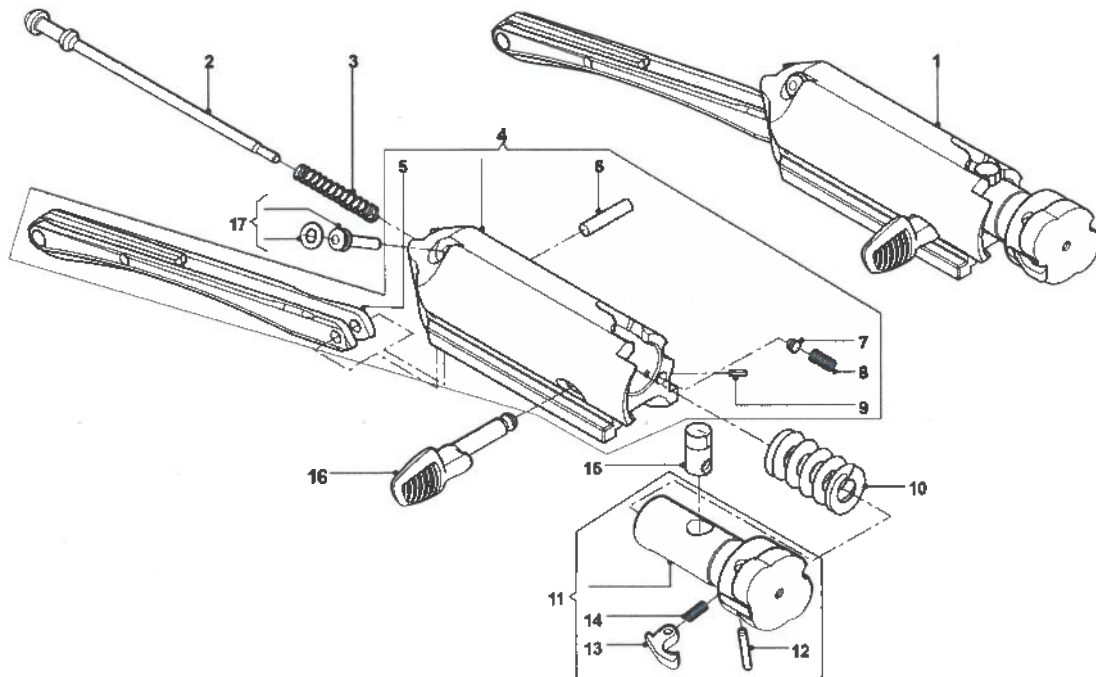

Position	Code	Name
1	F0550300	ASS GUARDIA SINTET. GRILL. BRUN. M2-23
2	G0054200	HAND SAFETY PLUNGER
3	G0032001	SAFETY SPRING SHOTGUN TR
4	G0128500	DISCONNECTOR SPRING
5	G0089101	DISCONNECTOR PIN M4590
6	G0001300	DISCONNECTOR HAMMER
7	G0937700	GRILLETTO BRUN. MONT-22
8	G0124000	CLIP BUTTON SPRING
9	90008800	TRIGGER PIN
10	G0000100	HAMMER SPRING CAP
11	G0218200	HAMMER SPRING
12	90010200	WASHER
13	G0124200	CARRIER SPRING
14	G0004301	BOLT LATCH PIN RBH
15	G0881800	CANE CROMATO MONT-22
16	G0857100	DENTE ARRESTO OTTURATORE BRUN. M2 SPEED
17	G0003900	BOLT STOP TOOTH PIN
18	G0032300	TRIGGER GUARD PIN SPRING
19	G0587800	CARRIER RAFF I3
20	G0881700	LEVA DISCESA CARTUCCIA CROMATO MONT-22
21	G0089900	TRIGGER PIN BUSH
22	G0881600	SYNT TRIGGER GUARD MONTEFELTRO 22
23	G0680900	SBE3 SAFETY BUTTON
24	90003200	BUTTON PIN
25	G0032800	CARTRIDGE DROP LEVER SPRING
26	G0004000	DISCONNECTOR HAMMER PIN

Position	Code	Name
1	F0550500	BOLT ASSBLY W/SER NUM M2 2023 12GA
2	G0007301	FIRING PIN RBH SHOTGUNS
3	G0882100	FIRING PIN SPRING MONTEFELTRO 22
5	G0079100	LINK RAFF/MONTEFELTRO
6	G0257700	LINK PIN MONT/RAFF 20
7	G0007500	BOLT HANDLE PIN
8	G0126800	BOLT HANDLE RETAINING SPRING
9	90021600	BOLT HANDLE SPRING RETAINING PIN
10	G0032901	INERTIA SPRING
12	90003100	EXTRACTOR PIN
13	G0004902	EJECTOR
14	G0126900	EXTRACTOR SPRING M4
15	G0007900	LOCKING HEAD PIN RBH
17	F0004500	FIRING PIN RETAINING PIN