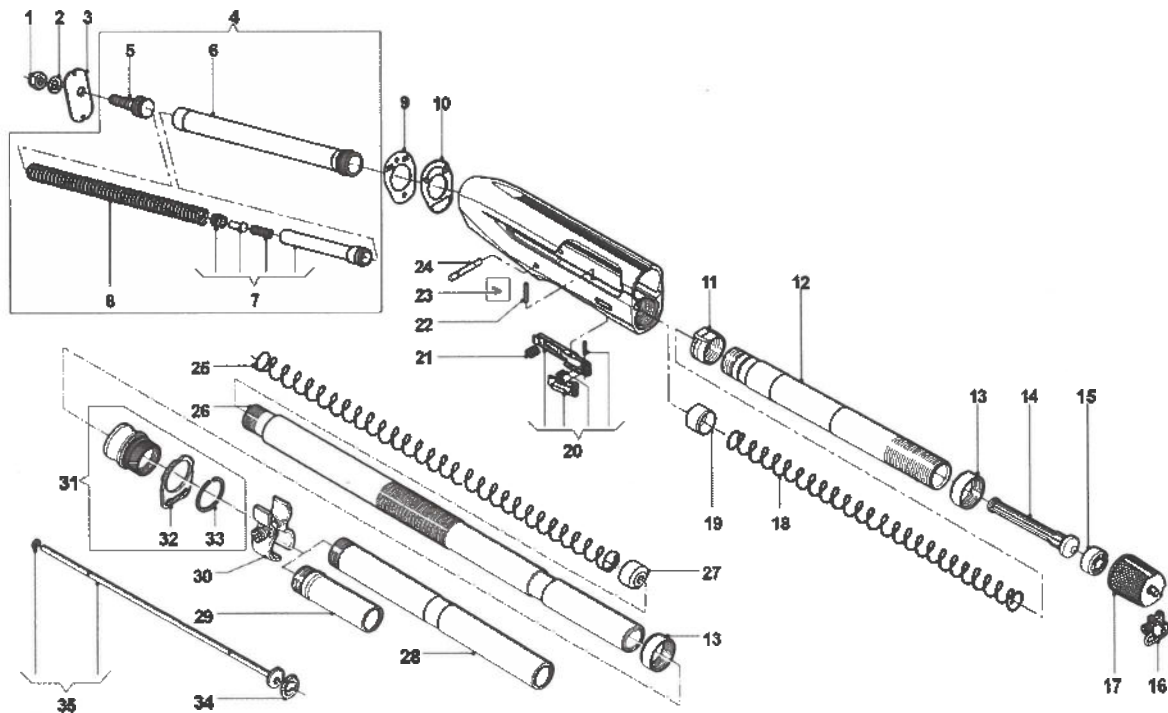

Position	Code	Name
1	F0550300	ASS GUARDIA SINTET. GRILL. BRUN. M2-23
2	G0054200	HAND SAFETY PLUNGER
3	G0032001	SAFETY SPRING SHOTGUN TR
4	G0128500	DISCONNECTOR SPRING
5	G0089101	DISCONNECTOR PIN M4590
6	G0001300	DISCONNECTOR HAMMER
7	G0937700	GRILLETTO BRUN. MONT-22
8	G0124000	CLIP BUTTON SPRING
9	90008800	TRIGGER PIN
10	G0000100	HAMMER SPRING CAP
11	G0218200	HAMMER SPRING
12	90010200	WASHER
13	G0124200	CARRIER SPRING
14	G0004301	BOLT LATCH PIN RBH
15	G0881800	CANE CROMATO MONT-22
16	G0857100	DENTE ARRESTO OTTURATORE BRUN. M2 SPEED
17	G0003900	BOLT STOP TOOTH PIN
18	G0032300	TRIGGER GUARD PIN SPRING
19	G0587800	CARRIER RAFF I3
20	G0881700	LEVA DISCESA CARTUCCIA CROMATO MONT-22
21	G0089900	TRIGGER PIN BUSH
22	G0881600	SYNT TRIGGER GUARD MONTEFELTRO 22
23	G0680900	SBE3 SAFETY BUTTON
24	90003200	BUTTON PIN
25	G0032800	CARTRIDGE DROP LEVER SPRING
26	G0004000	DISCONNECTOR HAMMER PIN

Position	Code	Name
1	F0550500	BOLT ASSBLY W/SER NUM M2 2023 12GA
2	G0007301	FIRING PIN RBH SHOTGUNS
3	G0882100	FIRING PIN SPRING MONTEFELTRO 22
5	G0079100	LINK RAFF/MONTEFELTRO
6	G0257700	LINK PIN MONT/RAFF 20
7	G0007500	BOLT HANDLE PIN
8	G0126800	BOLT HANDLE RETAINING SPRING
9	90021600	BOLT HANDLE SPRING RETAINING PIN
10	G0032901	INERTIA SPRING
12	90003100	EXTRACTOR PIN
13	G0004902	EJECTOR
14	G0126900	EXTRACTOR SPRING M4
15	G0007900	LOCKING HEAD PIN RBH
17	F0004500	FIRING PIN RETAINING PIN