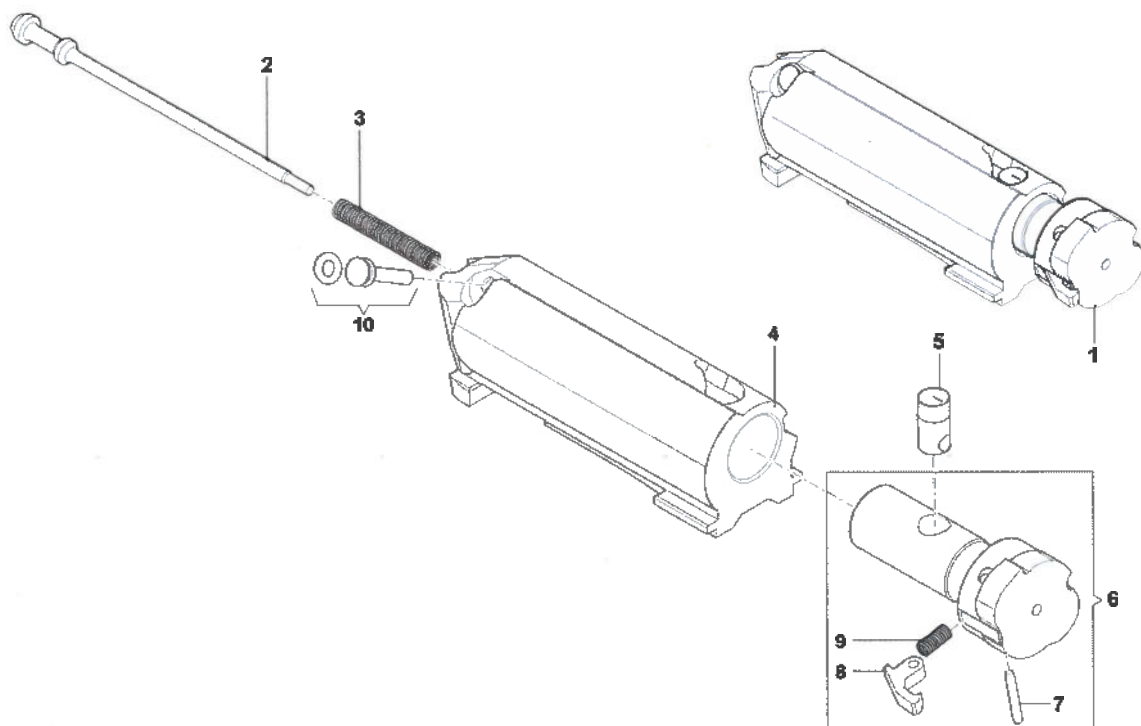

Position	Code	Name
1	F0495002	TRIGGER GUARD ASSBLY NOVA SPEED
2	G0054200	HAND SAFETY PLUNGER
3	G0032001	SAFETY SPRING SHOTGUN TR
4	G0128500	DISCONNECTOR SPRING
5	G0089101	DISCONNECTOR PIN M4S90
6	G0001200	DISCONNECTOR HAMMER BLUED
7	G0002303	TRIGGER (BLUED)
8	G0124000	CLIP BUTTON SPRING
9	90008800	TRIGGER PIN
10	G0000100	HAMMER SPRING CAP
11	G0218200	HAMMER SPRING
12	G0867400	ELEVATOR SELECT SPRING NOVA SPEED
13	G0004301	BOLT LATCH PIN RBH
14	G0001000	HAMMER RBH
15	G0870500	DENTE ARRESTO OTTURATORE BRUN. NOVA SPEED
16	G0003900	BOLT STOP TOOTH PIN
17	G0032300	TRIGGER GUARD PIN SPRING
18	G0867601	ELEVATOR NOVA SPEED
19	G0867201	ELEVATOR SWITCH BUSHING NOVA SPEED
20	G0870600	ELEVATOR SWITCH SPRING NOVA SPEED
21	G0867500	BOLT STOP LEVER
22	G0089900	TRIGGER PIN BUSH
23	G0867301	TRIGGER GUARD NOVA SPEED
24	G0680900	SBE3 SAFETY BUTTON
25	90003200	BUTTON PIN
26	G0032800	CARTRIDGE DROP LEVER SPRING
27	G0004000	DISCONNECTOR HAMMER PIN

Position	Code	Name
1	F0511400	BOLT ASSBLY W/SER NUM NOVA SPEED 12GA
2	G0007301	FIRING PIN RBH SHOTGUNS
3	G0033101	FIRING PIN SPRING
5	G0084500	LOCKING HEAD PIN M4
7	90003100	EXTRACTOR PIN
8	G0004902	EJECTOR
9	G0126900	EXTRACTOR SPRING M4
10	F0004500	FIRING PIN RETAINING PIN

Position	Code	Name
1	90035300	GRANO P. COPPA BRUN. UNI 5929 M4 X4
2	F0382500	REAR SIGHT ASSBY M2 SP
3	F0382401	EXTRA-LONG RED OPTICAL FIBRE SIGHT M2 SP
4	F0484000	LONG SHOT KNURLED CHOKE M2 SPEED
5	F0106601	CRIO INTERNAL CHOKE (*) 12GA
5	F0106701	CRIO INTERNAL CHOKE (**) 12GA
5	F0106801	CRIO INTERNAL CHOKE (***) 12GA
5	F0106901	CRIO INTERNAL CHOKE (****) 12GA
5	F0107001	CRIO INTERNAL CHOKE (*****) 12GA
6	F0483700	AMPLIATOR KNURLED CHOKE M2 SPEED
7	G0874201	EJECTOR BODY (CHROMED) NOVA SPEED
8	G0874000	EJECTOR SPRING NOVA SPEED
9	G0874100	EJECTOR SPRING GUIDE PIN NOVA SPEED