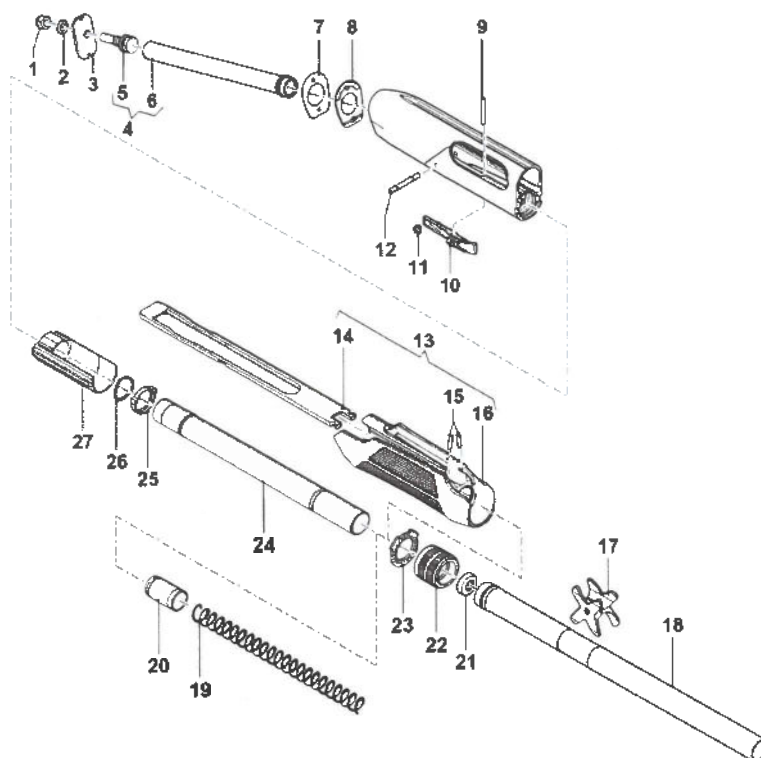

Position	Code	Name
1	F0495002	TRIGGER GUARD ASSBLY NOVA SPEED
2	G0054200	HAND SAFETY PLUNGER
3	G0032001	SAFETY SPRING SHOTGUN TR
4	G0128500	DISCONNECTOR SPRING
5	G0089101	DISCONNECTOR PIN M4S90
6	G0001200	DISCONNECTOR HAMMER BLUED
7	G0002303	TRIGGER (BLUED)
8	G0124000	CLIP BUTTON SPRING
9	90008800	TRIGGER PIN
10	G0000100	HAMMER SPRING CAP
11	G0218200	HAMMER SPRING
12	G0867400	ELEVATOR SELECT SPRING NOVA SPEED
13	G0004301	BOLT LATCH PIN RBH
14	G0001000	HAMMER RBH
15	G0870500	DENTE ARRESTO OTTURATORE BRUN. NOVA SPEED
16	G0003900	BOLT STOP TOOTH PIN
17	G0032300	TRIGGER GUARD PIN SPRING
18	G0867601	ELEVATOR NOVA SPEED
19	G0867201	ELEVATOR SWITCH BUSHING NOVA SPEED
20	G0870600	ELEVATOR SWITCH SPRING NOVA SPEED
21	G0867500	BOLT STOP LEVER
22	G0089900	TRIGGER PIN BUSH
23	G0867301	TRIGGER GUARD NOVA SPEED
24	G0680900	SBE3 SAFETY BUTTON
25	90003200	BUTTON PIN
26	G0032800	CARTRIDGE DROP LEVER SPRING
27	G0004000	DISCONNECTOR HAMMER PIN

Position	Code	Name
1	F0511400	BOLT ASSBLY W/SER NUM NOVA SPEED 12GA
2	G0007301	FIRING PIN RBH SHOTGUNS
3	G0033101	FIRING PIN SPRING
5	G0084500	LOCKING HEAD PIN M4
7	90003100	EXTRACTOR PIN
8	G0004902	EJECTOR
9	G0126900	EXTRACTOR SPRING M4
10	F0004500	FIRING PIN RETAINING PIN

Position	Code	Name
1	90035300	GRANO P. COPPA BRUN. UNI 5929 M4 X4
2	F0382500	REAR SIGHT ASSBY M2 SP
3	F0382401	EXTRA-LONG RED OPTICAL FIBRE SIGHT M2 SP
4	F0484000	LONG SHOT KNURLED CHOKE M2 SPEED
5	F0106601	CRIO INTERNAL CHOKE (*) 12GA
5	F0106701	CRIO INTERNAL CHOKE (**) 12GA
5	F0106801	CRIO INTERNAL CHOKE (***) 12GA
5	F0106901	CRIO INTERNAL CHOKE (****) 12GA
5	F0107001	CRIO INTERNAL CHOKE (*****) 12GA
6	F0483700	AMPLIATOR KNURLED CHOKE M2 SPEED
7	G0874201	EJECTOR BODY (CHROMED) NOVA SPEED
8	G0874000	EJECTOR SPRING NOVA SPEED
9	G0874100	EJECTOR SPRING GUIDE PIN NOVA SPEED