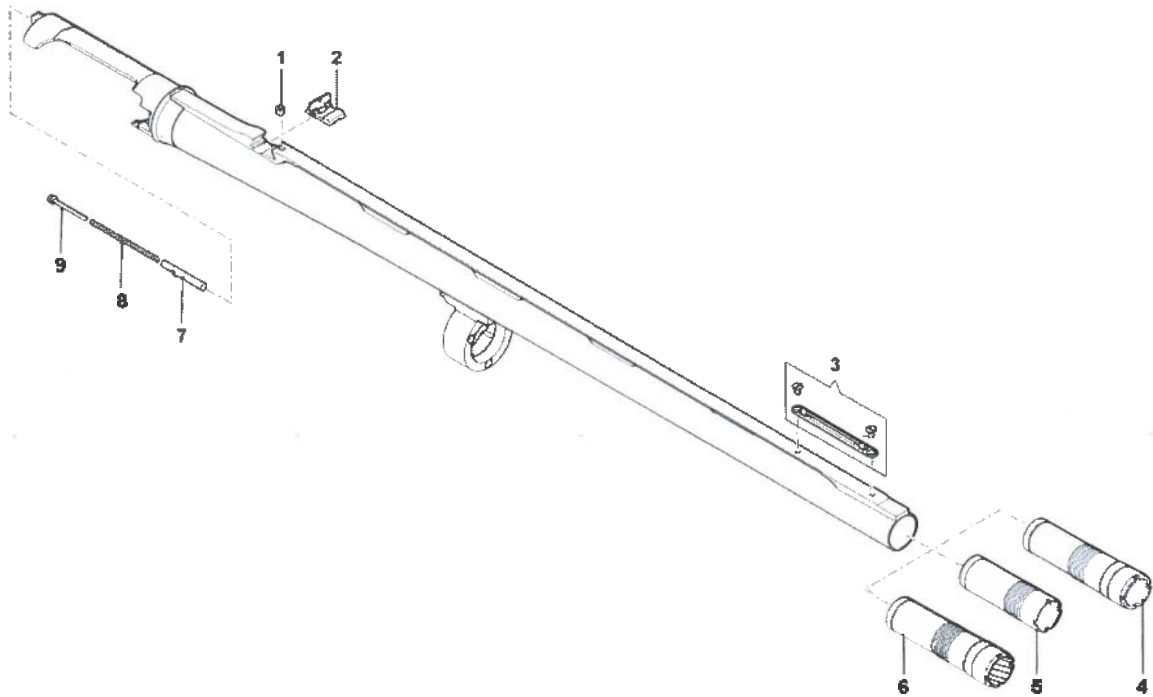

Position	Code	Name
1	F0495002	TRIGGER GUARD ASSBLY NOVA SPEED
2	G0054200	HAND SAFETY PLUNGER
3	G0032001	SAFETY SPRING SHOTGUN TR
4	G0128500	DISCONNECTOR SPRING
5	G0089101	DISCONNECTOR PIN M4S90
6	G0001200	DISCONNECTOR HAMMER BLUED
7	G0002303	TRIGGER (BLUED)
8	G0124000	CLIP BUTTON SPRING
9	90008800	TRIGGER PIN
10	G0000100	HAMMER SPRING CAP
11	G0218200	HAMMER SPRING
12	G0867400	ELEVATOR SELECT SPRING NOVA SPEED
13	G0004301	BOLT LATCH PIN RBH
14	G0001000	HAMMER RBH
15	G0870500	DENTE ARRESTO OTTURATORE BRUN. NOVA SPEED
16	G0003900	BOLT STOP TOOTH PIN
17	G0032300	TRIGGER GUARD PIN SPRING
18	G0867601	ELEVATOR NOVA SPEED
19	G0867201	ELEVATOR SWITCH BUSHING NOVA SPEED
20	G0870600	ELEVATOR SWITCH SPRING NOVA SPEED
21	G0867500	BOLT STOP LEVER
22	G0089900	TRIGGER PIN BUSH
23	G0867301	TRIGGER GUARD NOVA SPEED
24	G0680900	SBE3 SAFETY BUTTON
25	90003200	BUTTON PIN
26	G0032800	CARTRIDGE DROP LEVER SPRING
27	G0004000	DISCONNECTOR HAMMER PIN

Position	Code	Name
1	F0511400	BOLT ASSBLY W/SER NUM NOVA SPEED 12GA
2	G0007301	FIRING PIN RBH SHOTGUNS
3	G0033101	FIRING PIN SPRING
5	G0084500	LOCKING HEAD PIN M4
7	90003100	EXTRACTOR PIN
8	G0004902	EJECTOR
9	G0126900	EXTRACTOR SPRING M4
10	F0004500	FIRING PIN RETAINING PIN

Position	Code	Name
1	90035300	GRANO P. COPPA BRUN. UNI 5929 M4 X4
2	F0382500	REAR SIGHT ASSBY M2 SP
3	F0382401	EXTRA-LONG RED OPTICAL FIBRE SIGHT M2 SP
4	F0484000	LONG SHOT KNURLED CHOKE M2 SPEED
5	F0106601	CRIO INTERNAL CHOKE (*) 12GA
5	F0106701	CRIO INTERNAL CHOKE (**) 12GA
5	F0106801	CRIO INTERNAL CHOKE (***) 12GA
5	F0106901	CRIO INTERNAL CHOKE (****) 12GA
5	F0107001	CRIO INTERNAL CHOKE (*****) 12GA
6	F0483700	AMPLIATOR KNURLED CHOKE M2 SPEED
7	G0874201	EJECTOR BODY (CHROMED) NOVA SPEED
8	G0874000	EJECTOR SPRING NOVA SPEED
9	G0874100	EJECTOR SPRING GUIDE PIN NOVA SPEED