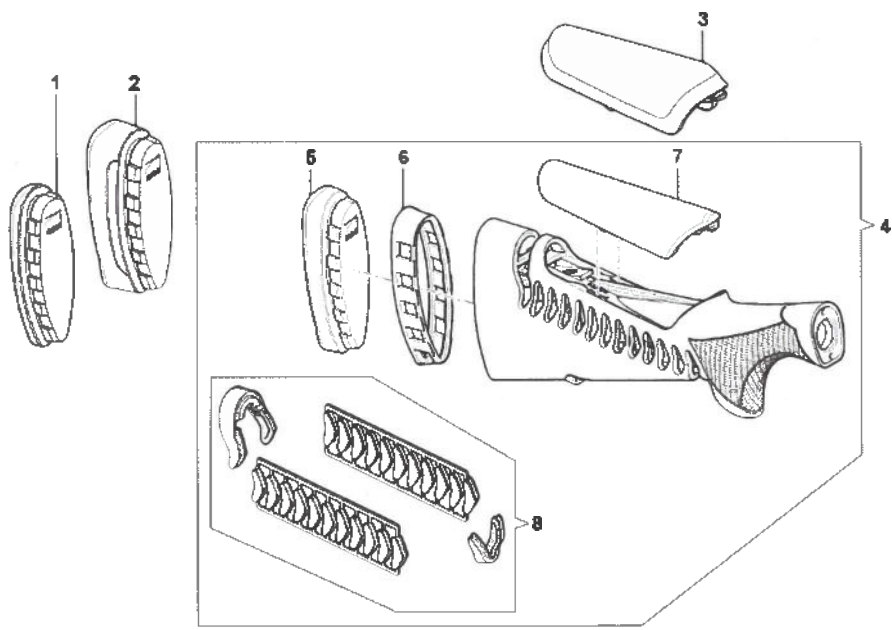

Position	Code	Name
1	F0495002	TRIGGER GUARD ASSBLY NOVA SPEED
2	G0054200	HAND SAFETY PLUNGER
3	G0032001	SAFETY SPRING SHOTGUN TR
4	G0128500	DISCONNECTOR SPRING
5	G0089101	DISCONNECTOR PIN M4S90
6	G0001200	DISCONNECTOR HAMMER BLUED
7	G0002303	TRIGGER (BLUED)
8	G0124000	CLIP BUTTON SPRING
9	90008800	TRIGGER PIN
10	G0000100	HAMMER SPRING CAP
11	G0218200	HAMMER SPRING
12	G0867400	ELEVATOR SELECT SPRING NOVA SPEED
13	G0004301	BOLT LATCH PIN RBH
14	G0001000	HAMMER RBH
15	G0870500	DENTE ARRESTO OTTURATORE BRUN. NOVA SPEED
16	G0003900	BOLT STOP TOOTH PIN
17	G0032300	TRIGGER GUARD PIN SPRING
18	G0867601	ELEVATOR NOVA SPEED
19	G0867201	ELEVATOR SWITCH BUSHING NOVA SPEED
20	G0870600	ELEVATOR SWITCH SPRING NOVA SPEED
21	G0867500	BOLT STOP LEVER
22	G0089900	TRIGGER PIN BUSH
23	G0867301	TRIGGER GUARD NOVA SPEED
24	G0680900	SBE3 SAFETY BUTTON
25	90003200	BUTTON PIN
26	G0032800	CARTRIDGE DROP LEVER SPRING
27	G0004000	DISCONNECTOR HAMMER PIN

Position	Code	Name
1	F0511400	BOLT ASSBLY W/SER NUM NOVA SPEED 12GA
2	G0007301	FIRING PIN RBH SHOTGUNS
3	G0033101	FIRING PIN SPRING
5	G0084500	LOCKING HEAD PIN M4
7	90003100	EXTRACTOR PIN
8	G0004902	EJECTOR
9	G0126900	EXTRACTOR SPRING M4
10	F0004500	FIRING PIN RETAINING PIN

Position	Code	Name
1	90035300	GRANO P. COPPA BRUN. UNI 5929 M4 X4
2	F0382500	REAR SIGHT ASSBY M2 SP
3	F0382401	EXTRA-LONG RED OPTICAL FIBRE SIGHT M2 SP
4	F0484000	LONG SHOT KNURLED CHOKE M2 SPEED
5	F0106601	CRIO INTERNAL CHOKE (*) 12GA
5	F0106701	CRIO INTERNAL CHOKE (**) 12GA
5	F0106801	CRIO INTERNAL CHOKE (***) 12GA
5	F0106901	CRIO INTERNAL CHOKE (****) 12GA
5	F0107001	CRIO INTERNAL CHOKE (*****) 12GA
6	F0483700	AMPLIATOR KNURLED CHOKE M2 SPEED
7	G0874201	EJECTOR BODY (CHROMED) NOVA SPEED
8	G0874000	EJECTOR SPRING NOVA SPEED
9	G0874100	EJECTOR SPRING GUIDE PIN NOVA SPEED