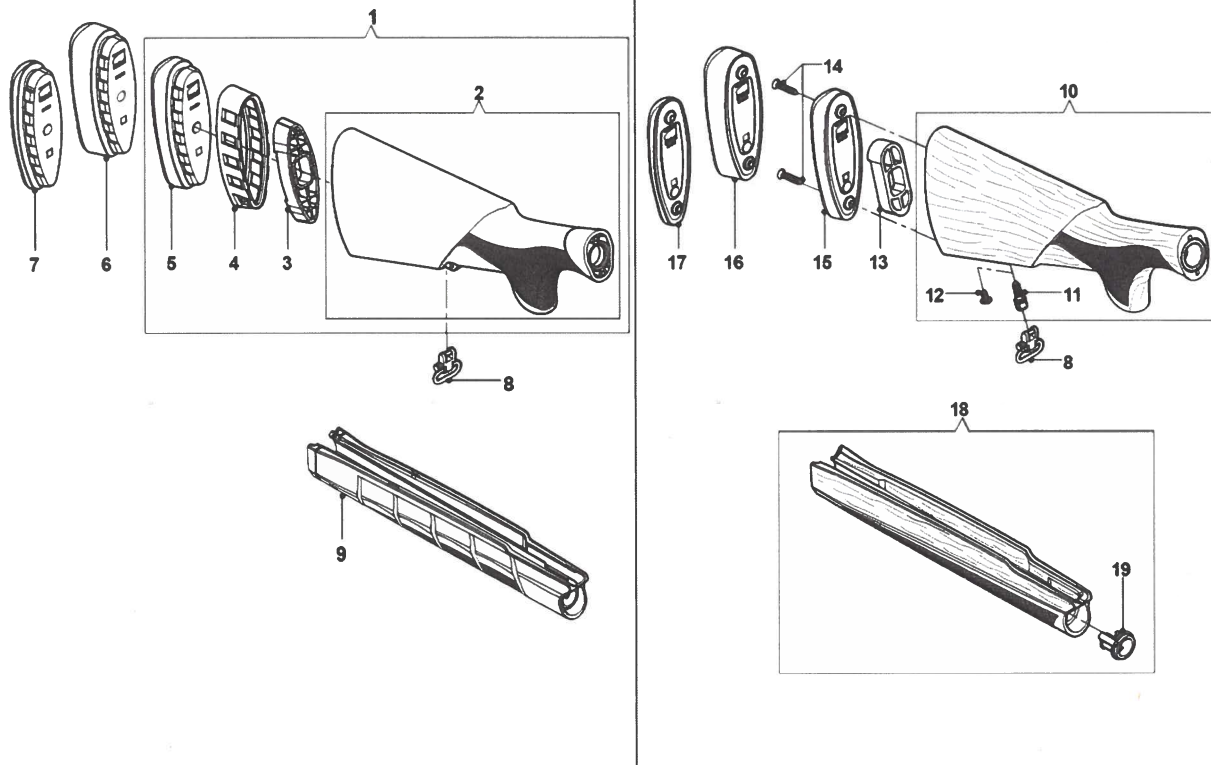

Position	Code	Name
1	F0513200	SYNT STOCK ASSBY MONTEFELTRO 2022 W/ RECOIL PAD
3	G0881300	INSERTO SERRAG. CALCIO SINT. MONT-22
4	G0214900	BUTTPAD RING M2/SBE II
5	F0512900	RECOIL PAD MONTEFELTRO - MEDIUM
6	F0513000	RECOIL PAD MONTEFELTRO - LONG
7	F0512800	RECOIL PAD MONTEFELTRO - SMALL
8	F0038501	SLING SWIVEL KIT
9	F0513300	SYNT FORE-END ASSBY MONTEFELTRO-22
10	F0526101	WOODEN STOCK ASSBY 365 MONTEFELTRO
10	F0539201	WOODEN STOCK ASSBY 365MM MONTEFELTRO 2022
11	G0028800	STOCK SLING SWIVEL SCREW, BLUED
12	G0519700	CAP FOR SLING SWIVEL RAFF 28
13	G0204801	STOCK SPACER SPORT II
14	G0098701	BUTT PLATE SCREW
15	F0525900	POLYURETHANE RECOIL PAD MONTEFELTRO WOOD - MEDIUM
16	F0526000	POLYURETHANE RECOIL PAD MONTEFELTRO WOOD - LONG
17	F0525800	POLYURETHANE RECOIL PAD MONTEFELTRO WOOD - SMALL
18	F0539100	WOODEN FORE-END MONTEFELTRO 2022
19	F0328200	FOREEND CAP RAFFAELLO-13