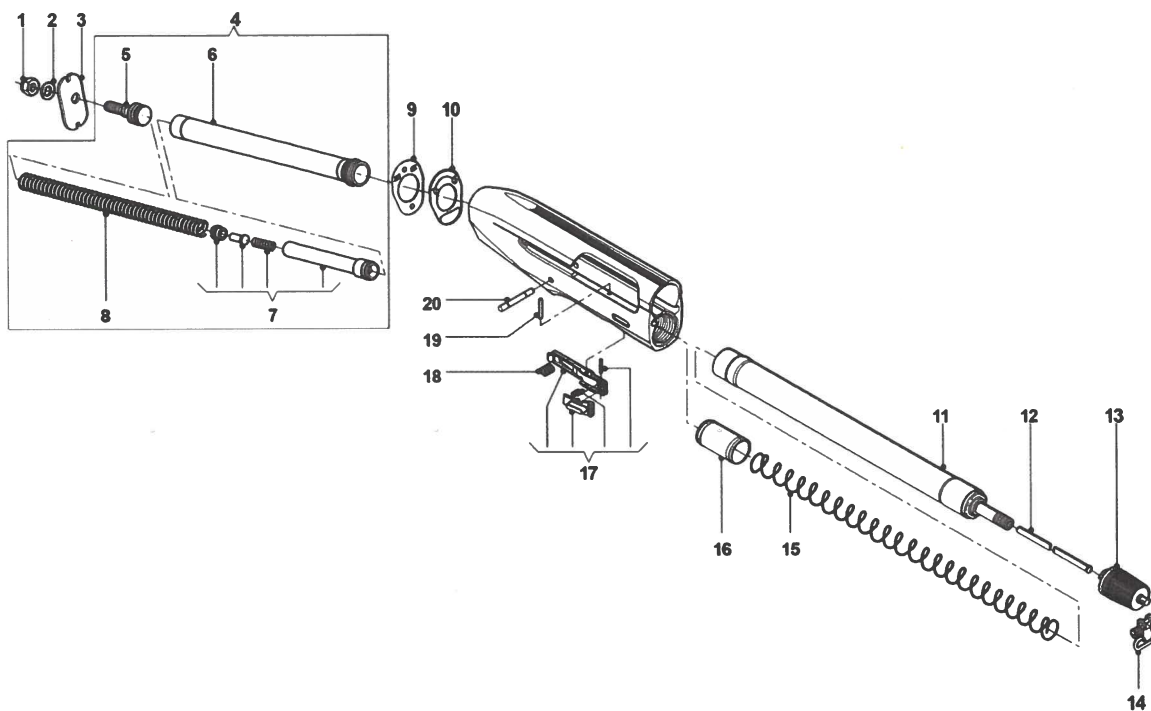

Position	Code	Name
1	F0513500	ASS GUARDIA SINTET. GRILL. CROM. MONT-22
2	G0054200	HAND SAFETY PLUNGER
3	G0032001	SAFETY SPRING SHOTGUN TR
4	G0128500	DISCONNECTOR SPRING
5	G0089101	DISCONNECTOR PIN M4S90
6	G0001300	DISCONNECTOR HAMMER
7	G0881900	GRILLETTO CROMATO MONT-22
8	G0124000	CLIP BUTTON SPRING
9	90008800	TRIGGER PIN
10	G0000100	HAMMER SPRING CAP
11	G0218200	HAMMER SPRING
12	90010200	WASHER
13	G0124200	CARRIER SPRING
14	G0004301	BOLT LATCH PIN RBH
15	G0881800	CANE CROMATO MONT-22
16	G0857100	DENTE ARRESTO OTTURATORE BRUN. M2 SPEED
17	G0003900	BOLT STOP TOOTH PIN
18	G0032300	TRIGGER GUARD PIN SPRING
19	G0587800	CARRIER RAFF I3
20	G0881700	LEVA DISCESA CARTUCCIA CROMATO MONT-22
21	G0089900	TRIGGER PIN BUSH
22	G0881600	SYNT TRIGGER GUARD MONTEFELTRO 22
23	G0680900	SBE3 SAFETY BUTTON
24	90003200	BUTTON PIN
25	G0032800	CARTRIDGE DROP LEVER SPRING
26	G0004000	DISCONNECTOR HAMMER PIN

Position	Code	Name
1	F0513900	BOLT ASSBLY W/SER NUM MONTEFELTRO 22 12GA
2	G0007301	FIRING PIN RBH SHOTGUNS
3	G0882100	FIRING PIN SPRING MONTEFELTRO 22
5	G0079100	LINK RAFF/MONTEFELTRO
6	G0257700	LINK PIN MONT/RAFF 20
7	G0007500	BOLT HANDLE PIN
8	G0126800	BOLT HANDLE RETAINING SPRING
9	90021600	BOLT HANDLE SPRING RETAINING PIN
10	G0032901	INERTIA SPRING
12	90003100	EXTRACTOR PIN
13	G0004902	EJECTOR
14	G0126900	EXTRACTOR SPRING M4
15	G0007900	LOCKING HEAD PIN RBH
17	F0004500	FIRING PIN RETAINING PIN