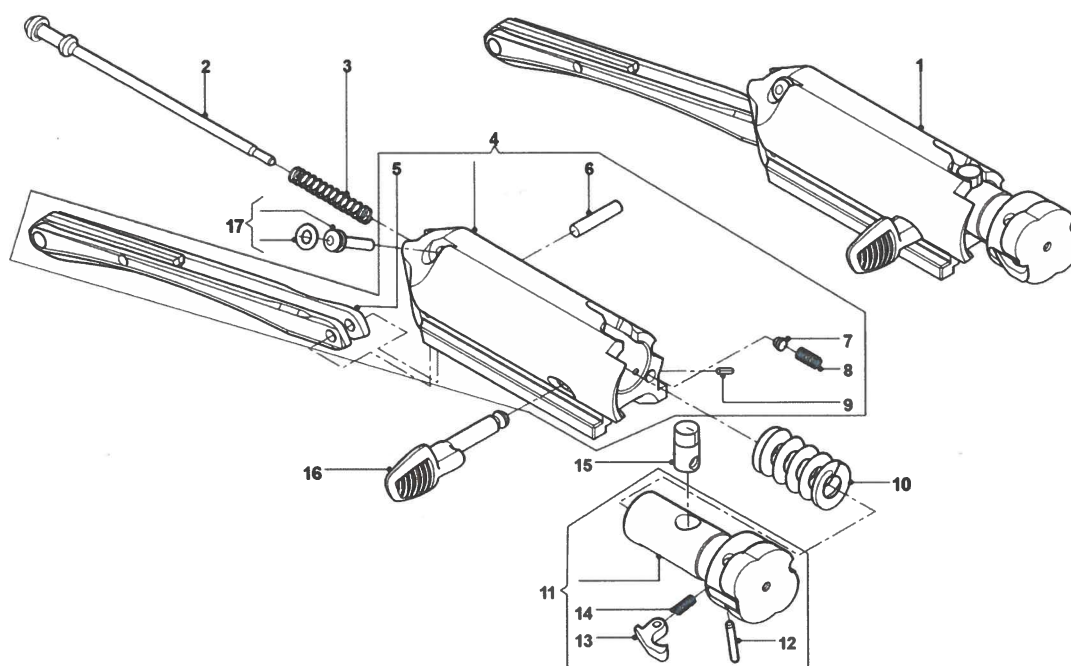

Position	Code	Name
1	F0513500	ASS GUARDIA SINTET. GRILL. CROM. MONT-22
2	G0054200	HAND SAFETY PLUNGER
3	G0032001	SAFETY SPRING SHOTGUN TR
4	G0128500	DISCONNECTOR SPRING
5	G0089101	DISCONNECTOR PIN M4S90
6	G0001300	DISCONNECTOR HAMMER
7	G0881900	GRILLETTO CROMATO MONT-22
8	G0124000	CLIP BUTTON SPRING
9	90008800	TRIGGER PIN
10	G0000100	HAMMER SPRING CAP
11	G0218200	HAMMER SPRING
12	90010200	WASHER
13	G0124200	CARRIER SPRING
14	G0004301	BOLT LATCH PIN RBH
15	G0881800	CANE CROMATO MONT-22
16	G0857100	DENTE ARRESTO OTTURATORE BRUN. M2 SPEED
17	G0003900	BOLT STOP TOOTH PIN
18	G0032300	TRIGGER GUARD PIN SPRING
19	G0587800	CARRIER RAFF I3
20	G0881700	LEVA DISCESA CARTUCCIA CROMATO MONT-22
21	G0089900	TRIGGER PIN BUSH
22	G0881600	SYNT TRIGGER GUARD MONTEFELTRO 22
23	G0680900	SBE3 SAFETY BUTTON
24	90003200	BUTTON PIN
25	G0032800	CARTRIDGE DROP LEVER SPRING
26	G0004000	DISCONNECTOR HAMMER PIN

Position	Code	Name
1	F0513900	BOLT ASSBLY W/SER NUM MONTEFELTRO 22 12GA
2	G0007301	FIRING PIN RBH SHOTGUNS
3	G0882100	FIRING PIN SPRING MONTEFELTRO 22
5	G0079100	LINK RAFF/MONTEFELTRO
6	G0257700	LINK PIN MONT/RAFF 20
7	G0007500	BOLT HANDLE PIN
8	G0126800	BOLT HANDLE RETAINING SPRING
9	90021600	BOLT HANDLE SPRING RETAINING PIN
10	G0032901	INERTIA SPRING
12	90003100	EXTRACTOR PIN
13	G0004902	EJECTOR
14	G0126900	EXTRACTOR SPRING M4
15	G0007900	LOCKING HEAD PIN RBH
17	F0004500	FIRING PIN RETAINING PIN