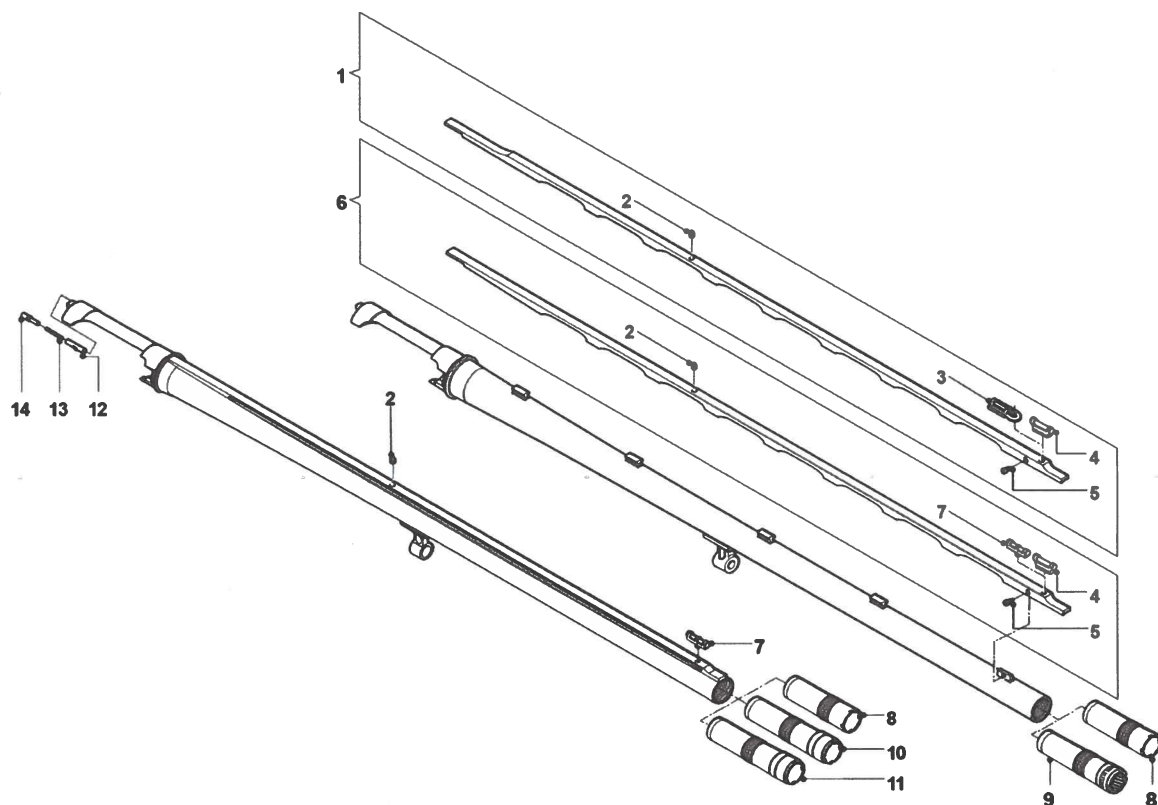

Position	Code	Name
2	G0021500	INTERMEDIATE SIGHT
7	G0393700	FRONT SIGHT GREEN
7	G0451400	FRONT SIGHT FIN-LPA
8	F0106701	CRIO INTERNAL CHOKE (**) 12GA
8	F0106801	CRIO INTERNAL CHOKE (***) 12GA
8	F0106901	CRIO INTERNAL CHOKE (****) 12GA
8	F0107001	CRIO INTERNAL CHOKE (*****) 12GA
8	F0106601	CRIO INTERNAL CHOKE (*) 12GA
9	F0318300	ASS STROZ INT. KN END DISPERSANTE CONFEZ. BECC SUPR
10	F0357700	INT. CHOKE LONG - WIDE SHOT COLOMBO
11	F0358000	LONG CRIO INT. CHOKE - LONG SHOT - COLOMBO
12	G0673800	ETHOS 28GA EJECTOR HOUSING
13	G0128100	EJECTOR PIN SPRING M4
14	G0673700	ETHOS 28GA EJECTOR PLUNGER