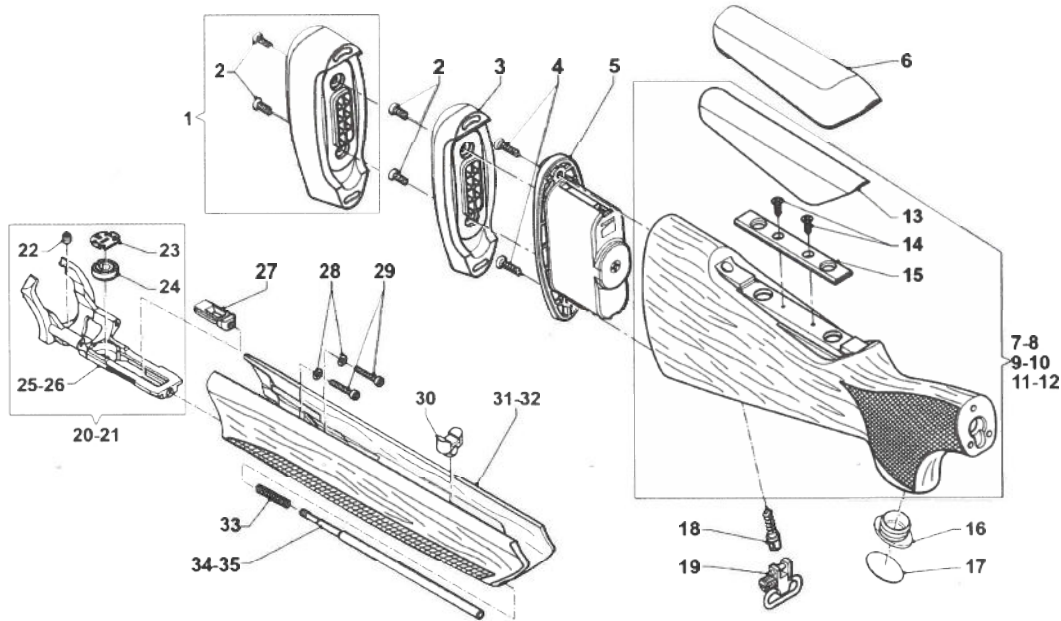

Position	Code	Name
1	F0352900	POLYURETHANE RECOIL PAD KIT MED-MAX 828U
2	90031700	SCREW
3	F0348300	POLYURETHANE RECOIL PAD MED RAFF/ETH 365 + 828U 375
4	90031400	SELF-THREADED SCREW D 4.2X22
5	F0350000	PROGRESSIVE COMFORT HOUSING 828U
6	F0335000	COMB MEDIUM RAFFAELLO I3 / 828U
7	F0356800	STOCK ASSEMBLY, STANDARD 828U BLACK
7	F0388000	STOCK 828U BLK (X-GRAIN)
9	F0349800	STOCK ASSEMBLY, SHORT MEDIUM BLACK 828U
9	F0388200	ASS CALCIO L GR0 P/D VAR SM POL 365 X-GR VER 828U BLA
11	F0350700	WOODEN STOCK GR3 345MM OIL 828U BLACK
13	F0341600	COMB LOW RAFFAELLO I3 / 828U
14	90031300	SELF-THREADED SCREW D 3.5X13
15	F0329300	COMB BASE PLATE ASSEMBLY
18	G0028800	STOCK SLING SWIVEL SCREW, BLUED
19	F0038501	SLING SWIVEL KIT
20	F0350501	FORE-END IRON ASSEMBLY 828U
22	G0636701	VERTICAL FORE-END ADJUSTING SCREW 828U
23	G0633900	FORE-END SPRING CAP 828U
24	F0350400	FORE-END ADJUSTING SPRING 828U
25	G0634102	CROCE BRUN LUC. 828U
27	G0634001	FORE-END CATCH 828U
28	90010200	WASHER