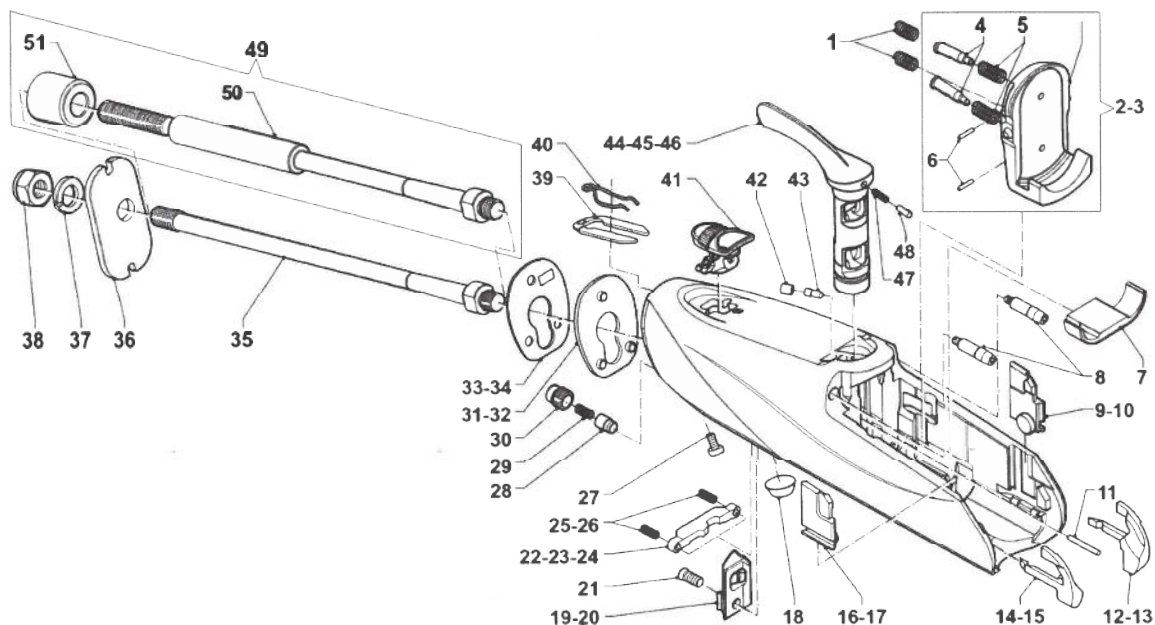

Position	Code	Name
1	F0350302	TRIGGER GUARD ASSY WITH AUTO SAFETY 828U
1	F0354401	TRIGGER GUARD ASSY W/O AUTO SAFETY 828U
3	90015500	SCREW
4	G0636402	FIRE CONTROL HOUSING 828U
5	G0638200	STRIKER RETAINING CLIP 828U
6	G0638400	STRIKER SPRING 828U
7	G0636800	STRIKER 828U
8	G0638500	COCKING PLATE SPRING 828U
10	G0637801	SEAR SPRING 828U
11	F0365500	DISCONNECTOR ASSEMBLY 828U
12	G0637702	SEAR 828U
13	90002500	NEEDLE DIN 5402 NRB D. 2 X15,8
14	90033500	SEAR PIN 828U
15	G0637900	TOP SEAR CONNECTOR 828U
16	G0638100	CONNECTOR SPACER 828U
17	G0638000	BOTTOM SEAR CONNECTOR 828U
18	G0638300	CONNECTOR PIN 828U
19	G0636302	TRIGGER GUARD 828U
20	G0637402	SELECTOR INERTIA BLOCK 828U
21	F0354201	TRIGGER/SELECTOR ASSEMBLY 828U
22	G0627600	TRIGGER RETURN / EXTRACTOR SPRING 828U
23	90033000	TRIGGER PIN 828U
24	90032800	HOUSING RETAINING PIN 828U

Position	Code	Name
1	G0124000	CLIP BUTTON SPRING
4	G0630300	FIRING PIN 828U
5	G0630400	FIRING PIN SPRING 828U
6	90032400	FIRING PIN RET PIN 828U
7	G0630100	BREECH BLOCK BUSHING 828U
8	G0698302	BARREL LOCKING PIN D. 4.95 828U
9	G0899200	LH HINGE PIN 828U
11	90002500	NEEDLE DIN 5402 NRB D. 2 X15,8
12	G0899000	LH WEAR PLATE 828U
14	G0899100	RH WEAR PLATE 828U
16	G0899300	RH HINGE PIN 828U
18	G0644700	BUFFER 828U
19	F0349502	COCKING LEVER ASSEMBLY CHROMED 828U
21	90019300	TORX SCREW TX15 M4 X10
22	G0630602	BARREL LOCKING PLATE 828U
25	G0630801	LOCKING PLATE SPRING 828U
27	90032300	SAFETY SPRING SCREW 828U
28	G0628501	TRIGGER GUARD LATCH 828U
29	G0685900	TRIGGER GUARD SPRING 828U
30	G0628400	LATCH SPRING HOUSING 828U
31	G0632800	DROP SHIM 65 828U
31	G0632500	DROP SHIM 50 828U PIASTRINO VARIAZ. PIEGA 50 828U
31	G0632600	DROP SHIM 55 828U
31	G0632700	DROP SHIM 60 828U PIASTRINO VARIAZ. PIEGA 60 828U
31	G0632400	DROP SHIM 45 828U
33	G0632900	CAST SHIM 6MM 828U
33	G0633000	CAST SHIM 3 MM 828U
35	G0629700	STOCK BOLT 828U
36	G0187500	STOCK LOCKING PLATE, DROP 50/55 R.H./L.H. (STEEL)
37	90004800	ELASTIC WASHER