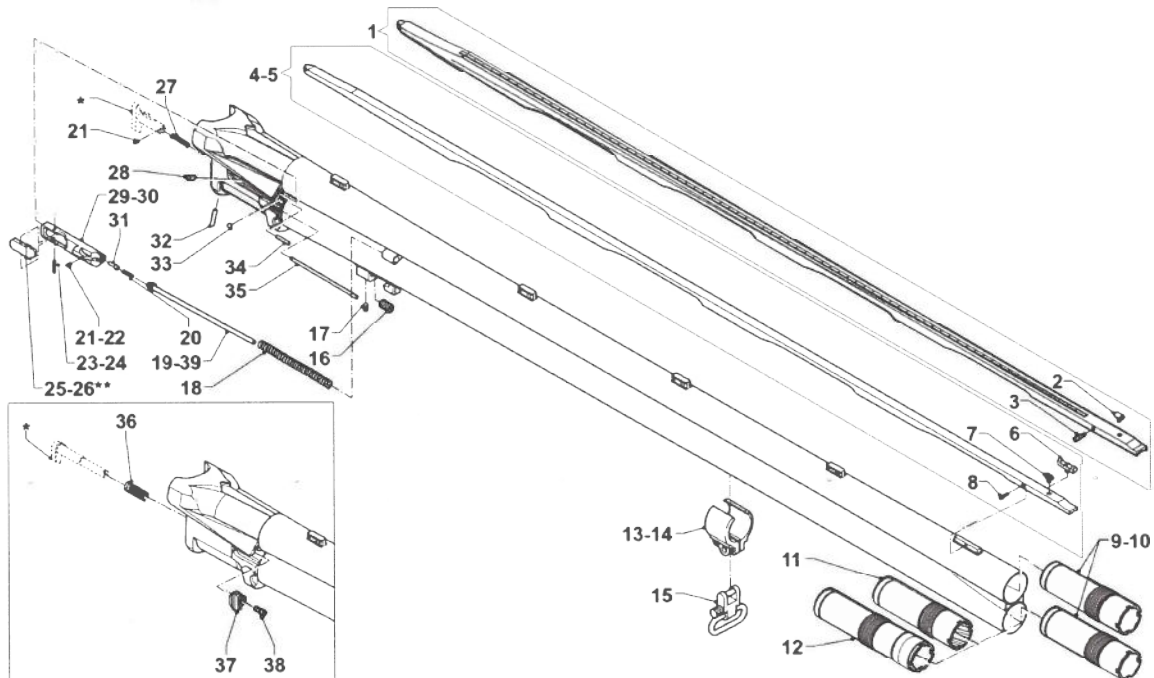

Position	Code	Name
4	F0348800	HUNTING LOW RIB ASSEMBLY 26" 828U
4	F0348900	HUNTING LOW RIB ASSEMBLY 28" 828U
4	F0349000	CARBON FIBER RIB 828U 30" HUNTING LOW
7	G0020900	FLUORESCENT FRONT SIGHT
8	G0627400	FIELD RIB SCREW 828U
9	F0107101	CRIO CHOKE FULL (*) 12GA
9	F0107201	CRIO CHOKE IM (**) 12GA
9	F0107301	CRIO CHOKE M (***) 12GA
9	F0107401	CRIO CHOKE IC (****) 12GA
9	F0107501	CRIO CHOKE CYL (*****) 12GA
13	F0353000	SLING SWIVEL BASE 828U
15	F0038501	SLING SWIVEL KIT
16	90032200	FORE-END ADJUSTING SCREW 828U
17	90015801	LOCK SCREW 828U
18	G0627500	EJECTOR SPRING 828U
19	G0627700	EJECTOR SPRING GUIDE 828U
20	G0064201	SAFETY POSITIONING PIN SPRING MP90S
21	90031800	SPRING RET PIN 828U
23	G0777800	PERNO ROTAZ. LEVA AGG. ESPUL 828U
25	F0417300	EJECTOR SEAR KIT 828U (*ONLY FOR AUTORIZED BENELLI SERVICE
27	G0627600	TRIGGER RETURN / EXTRACTOR SPRING 828U
28	G0627900	EJECTOR PISTON 828U
31	G0627800	EJECTOR SEAR DETENT 828U
32	90032100	EXTRACTOR RET PIN 828U
33	90020400	EXTRACTOR CASTER
34	90029300	CARTRIDGE DROP LEVER ROTATING PIN
35	G0628201	EXTRACTOR ROD 828U