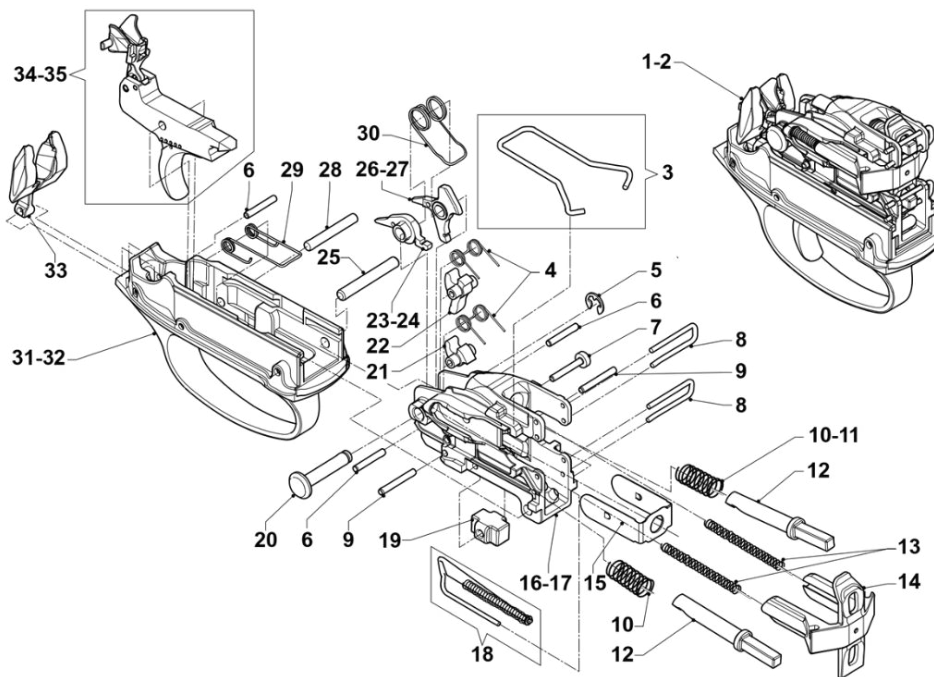

Technical model detail
SOVRAPPOSTO 828U SPORT

Technical model content
Table detail 828U_TAV_IB

Position	Code	Name
1	F0407900	TRIGGER GUARD ASSBLY 828U SPORT
3	G0637501	AUTO SAFETY LEVER 828U
4	G0731300	SEAR SPRING 828U SPT
5	90035800	E-CLIP 828U SPT
6	90033500	SEAR PIN 828U
7	G0732100	CONNECTOR PIN 828U SPT
8	G0638200	STRIKER RETAINING CLIP 828U
9	90002500	NEEDLE DIN 5402 NRB D. 2 X15,8
10	G0731401	STRIKER SPRING 828U SPT
12	G0756600	STRIKER 828U SPT
13	G0638500	COCKING PLATE SPRING 828U
14	G0887300	PIASTRA FINECORSA MARTELLO CROMATO 828U BEC 20
15	G0732200	COVER 828U SPT
16	G0732600	FIRE CONTROL HOUSING 828U SPT
18	F0365500	DISCONNECTOR ASSEMBLY 828U
19	G0731200	RUBBER INSERT 828U SPT
20	G0731500	COVER PIN 828U SPT
21	G0731900	BOTTOM SEAR CONNECTOR 828U SPT

Table detail 828U_TAV_2

Position	Code	Name
1	G0124000	CLIP BUTTON SPRING
4	G0630300	FIRING PIN 828U
5	G0630400	FIRING PIN SPRING 828U
6	90032400	FIRING PIN RET PIN 828U
7	G0630100	BREECH BLOCK BUSHING 828U
8	G0698302	BARREL LOCKING PIN D. 4.95 828U
9	G0899200	LH HINGE PIN 828U
11	90002500	NEEDLE DIN 5402 NRB D. 2 X15,8
12	G0899000	LH WEAR PLATE 828U
14	G0899100	RH WEAR PLATE 828U
16	G0899300	RH HINGE PIN 828U
18	G0644700	BUFFER 828U
19	F0349502	COCKING LEVER ASSEMBLY CHROMED 828U
21	90019300	TORX SCREW TX15 M4 X10
22	G0630602	BARREL LOCKING PLATE 828U
25	G0630801	LOCKING PLATE SPRING 828U
27	90032300	SAFETY SPRING SCREW 828U
28	G0628501	TRIGGER GUARD LATCH 828U
29	G0685900	TRIGGER GUARD SPRING 828U
30	G0628400	LATCH SPRING HOUSING 828U
31	G0632800	DROP SHIM 65 828U
31	G0632400	DROP SHIM 45 828U
31	G0632600	DROP SHIM 55 828U
31	G0632500	DROP SHIM 50 828U PIASTRINO VARIAZ. PIEGA 50 828U
31	G0632700	DROP SHIM 60 828U PIASTRINO VARIAZ. PIEGA 60 828U