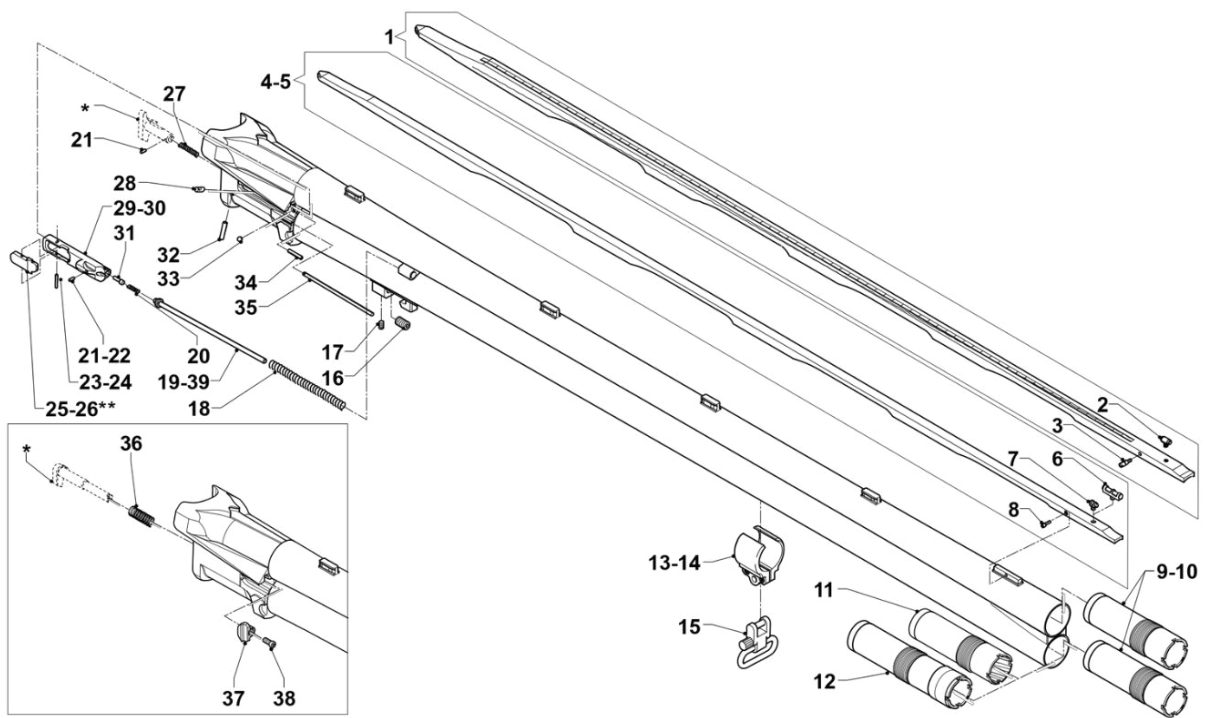

33	G0633000	CAST SHIM 3 MM 828U
33	G0632900	CAST SHIM 6MM 828U
35	G0629700	STOCK BOLT 828U
36	G0187500	STOCK LOCKING PLATE, DROP 50/55 R.H./L.H. (STEEL)
37	90004800	ELASTIC WASHER
38	90006000	STOCK RETAINING NUT
39	G0629300	SAFETY RETAINER 828U
40	G0629201	SAFETY SPRING 828U
41	F0393100	SAFETY/SELECTOR ASSBY BLUED MATT
42	G0631701	LEVER LOCK BUSH 828U
43	G0953400	PERNO SBLOCCAGG. MANETTA +0,2 MM 828U
44	G0721801	BOLT HANDLE 828U (MATTE)
47	G0631500	LEVER LOCK SPRING 828U
48	G0631400	LEVER LOCK PLUNGER 828U
49	F0490500	ASS KIT TIRANTE ACCIAIO CONFEZ. 828U SPORT
50	G0845300	TIRANTE CALCIO ACCIAIO 828U SPORT
51	G0845400	SPESS. SERRAG. CALCIO 828U SPORT

Table detail 828U_TAV_3

Position	Code	Name
1	F0407100	SPORTING HIGH RIB ASSY 32" .
1	F0544800	STEP SPORTING RIB ASBY 828U 28"
1	F0406900	CARBON FIBRE RIB HIGH SPORTING 30" 828U
2	G0730001	FRONT SIGHT 828U SPT
3	G0729800	RIB SCREW 828U SPT
12	F0401800	INT. KN CHOKE (****) ETHOS SPORT / 828U SPORT
12	F0401600	INT. KN CHOKE (**) ETHOS SPORT 7 828U SPORT
12	F0401500	INT. KN CHOKE (*) ETHOS SPORT / 828U SPORT
12	F0401900	INT. KN CHOKE (*****) CYL ETHOS SPORT / 828U SPORT
12	F0401700	INT. KN CHOKE (***) ETHOS SPORT / 828U SPORT
13	F0353000	SLING SWIVEL BASE 828U
15	F0038501	SLING SWIVEL KIT
16	90032200	FORE-END ADJUSTING SCREW 828U
17	90015801	LOCK SCREW 828U
18	G0627500	EJECTOR SPRING 828U
19	G0627700	EJECTOR SPRING GUIDE 828U