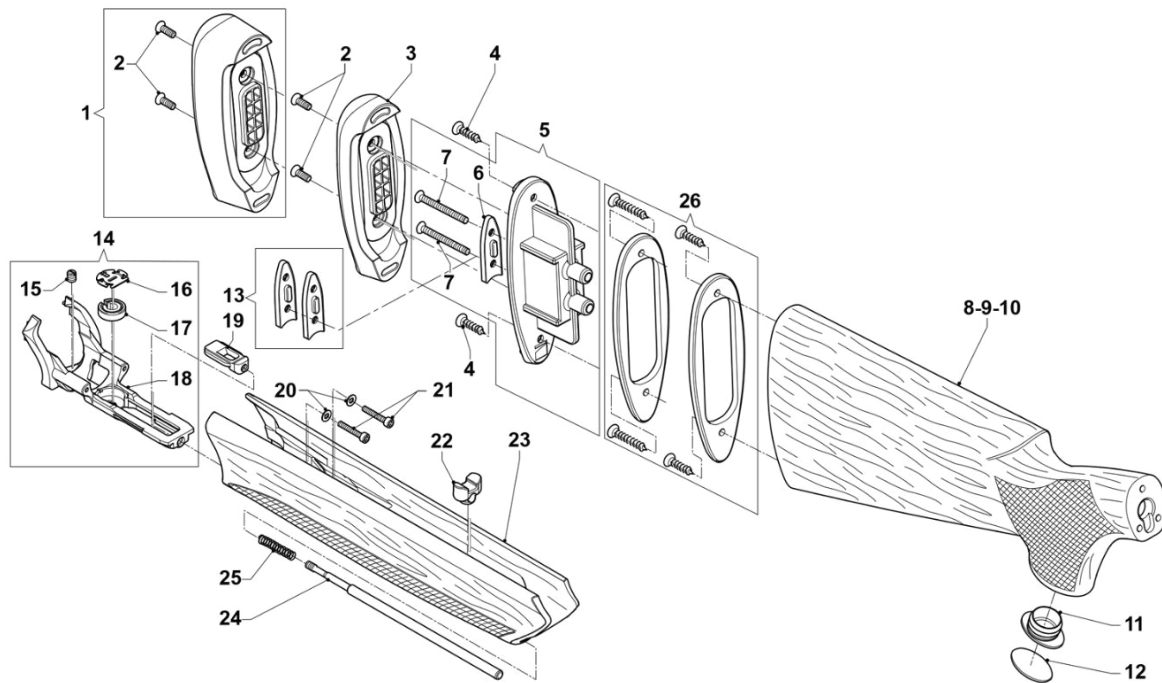

20	G006420I	SAFETY POSITIONING PIN SPRING MP90S
21	90031800	SPRING RET PIN 828U
23	G0777800	PERNO ROTAZ. LEVA AGG. ESPUL 828U
25	F0417300	EJECTOR SEAR KIT 828U (*ONLY FOR AUTHORIZED BENELLI
27	G0748800	EXTRACTOR SPRING 828U SPORT
28	G0627900	EJECTOR PISTON 828U
31	G0627800	EJECTOR SEAR DETENT 828U
32	90032100	EXTRACTOR RET PIN 828U
33	90020400	EXTRACTOR CASTER
34	90029300	CARTRIDGE DROP LEVER ROTATING PIN
35	G062820I	EXTRACTOR ROD 828U

Table detail 828U_TAV_4B

Position	Code	Name	Price
1	F0330900	POLYURETHANE RECOIL PAD LONG 380MM RAFFAELLO / ARGO-E PRO	
2	90031700	SCREW	
3	F0341500	POLYURETHANE RECOIL PAD SMALL 365MM RAFFAELLO / ARGO-E PRO	
4	90031400	SELF-THREADED SCREW D 4.2X22	
5	F0407600	CASE PROGR. BAL. L-K 828U	
6	G0730400	STEEL WEIGHT 12.5GR 828U SPORT	
7	90035600	WEIGHT SCREW 828U SPT	
8	G0774400	828SPT STOCK ASSBY-14 3/4" LOP	
8	G0730700	WOODEN STOCK 828U SPORT 375MM RH W/OUT SWIVEL	
9	G073090I	WOODEN STOCK 360MM RH 828U SPORT	
9	G077450I	828SPT SHORT STOCK ASSBY (14 3/8" LOP) STOCK ONLY	
10	G0832000	WOODEN STOCK RH 345MM 828U SPORT	
10	G0835500	WOODEN STOCK 345MM 828U SPORT RH	
11	G0230400	SHIELD SUPPORT	
12	G0257900	I2GA ULTRALIGHT SHIELD	
13	F0407300	TUNGSTEN WEIGHT KIT 828U SPORT	
14	F0392500	FORE END IRON ASSY 828SPT/BEC	
15	G063670I	VERTICAL FORE-END ADJUSTING SCREW 828U	
16	G0633900	FORE-END SPRING CAP 828U	
17	F0350400	FORE-END ADJUSTING SPRING 828U	
18	G0721400	FOREND IRON 828SPT/BEC