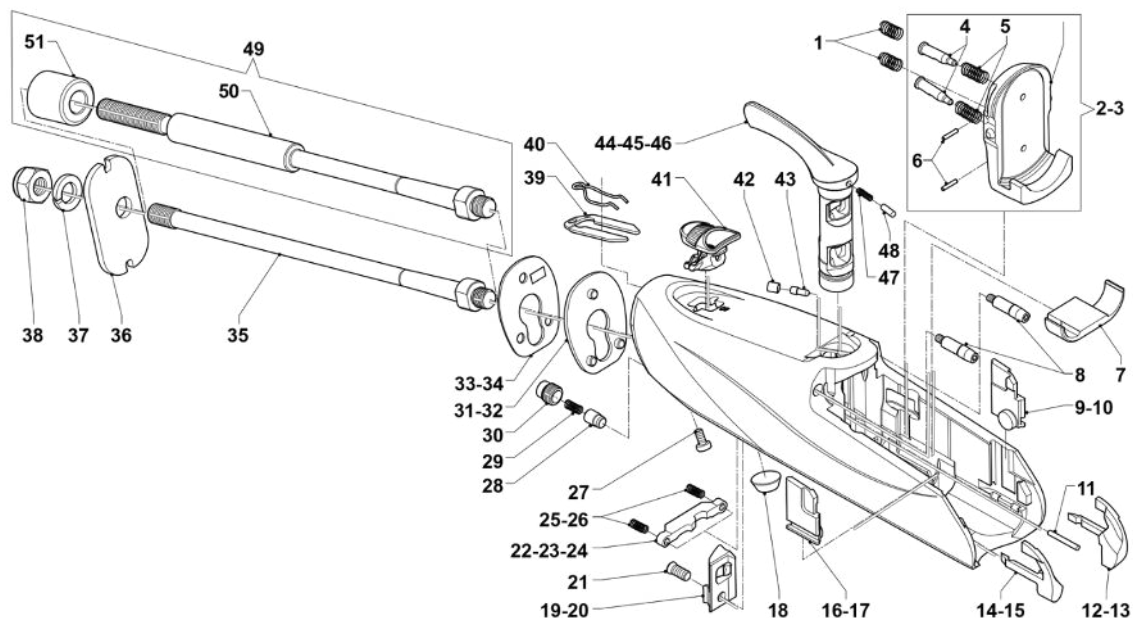

Technical model detail
SOVRAPPOSTO 828U SPORT

Technical model content
Table detail 828U_TAV_IB

Position	Code	Name
1	F0407900	TRIGGER GUARD ASSBLY 828U SPORT
3	G0637501	AUTO SAFETY LEVER 828U
4	G0731300	SEAR SPRING 828U SPT
5	90035800	E-CLIP 828U SPT
6	90033500	SEAR PIN 828U
7	G0732100	CONNECTOR PIN 828U SPT
8	G0638200	STRIKER RETAINING CLIP 828U
9	90002500	NEEDLE DIN 5402 NRB D. 2 X15,8
10	G0731401	STRIKER SPRING 828U SPT
12	G0756600	STRIKER 828U SPT
13	G0638500	COCKING PLATE SPRING 828U
14	G0887300	PIASTRA FINECORSA MARTELLO CROMATO 828U BEC 20
15	G0732200	COVER 828U SPT
16	G0732600	FIRE CONTROL HOUSING 828U SPT
18	F0365500	DISCONNECTOR ASSEMBLY 828U
19	G0731200	RUBBER INSERT 828U SPT
20	G0731500	COVER PIN 828U SPT
21	G0731900	BOTTOM SEAR CONNECTOR 828U SPT

Table detail 828U_TAV_2

Position	Code	Name
1	G0124000	CLIP BUTTON SPRING
4	G0630300	FIRING PIN 828U
5	G0630400	FIRING PIN SPRING 828U
6	90032400	FIRING PIN RET PIN 828U
7	G0630100	BREECH BLOCK BUSHING 828U
8	G0698302	BARREL LOCKING PIN D. 4.95 828U
9	G0899200	LH HINGE PIN 828U
11	90002500	NEEDLE DIN 5402 NRB D. 2 X15,8
12	G0899000	LH WEAR PLATE 828U
14	G0899100	RH WEAR PLATE 828U
16	G0899300	RH HINGE PIN 828U
18	G0644700	BUFFER 828U
19	F0349502	COCKING LEVER ASSEMBLY CHROMED 828U
21	90019300	TORX SCREW TX15 M4 X10
22	G0630602	BARREL LOCKING PLATE 828U
25	G0630801	LOCKING PLATE SPRING 828U
27	90032300	SAFETY SPRING SCREW 828U
28	G0628501	TRIGGER GUARD LATCH 828U
29	G0685900	TRIGGER GUARD SPRING 828U
30	G0628400	LATCH SPRING HOUSING 828U
31	G0632800	DROP SHIM 65 828U
31	G0632400	DROP SHIM 45 828U
31	G0632600	DROP SHIM 55 828U
31	G0632500	DROP SHIM 50 828U PIASTRINO VARIAZ. PIEGA 50 828U
31	G0632700	DROP SHIM 60 828U PIASTRINO VARIAZ. PIEGA 60 828U