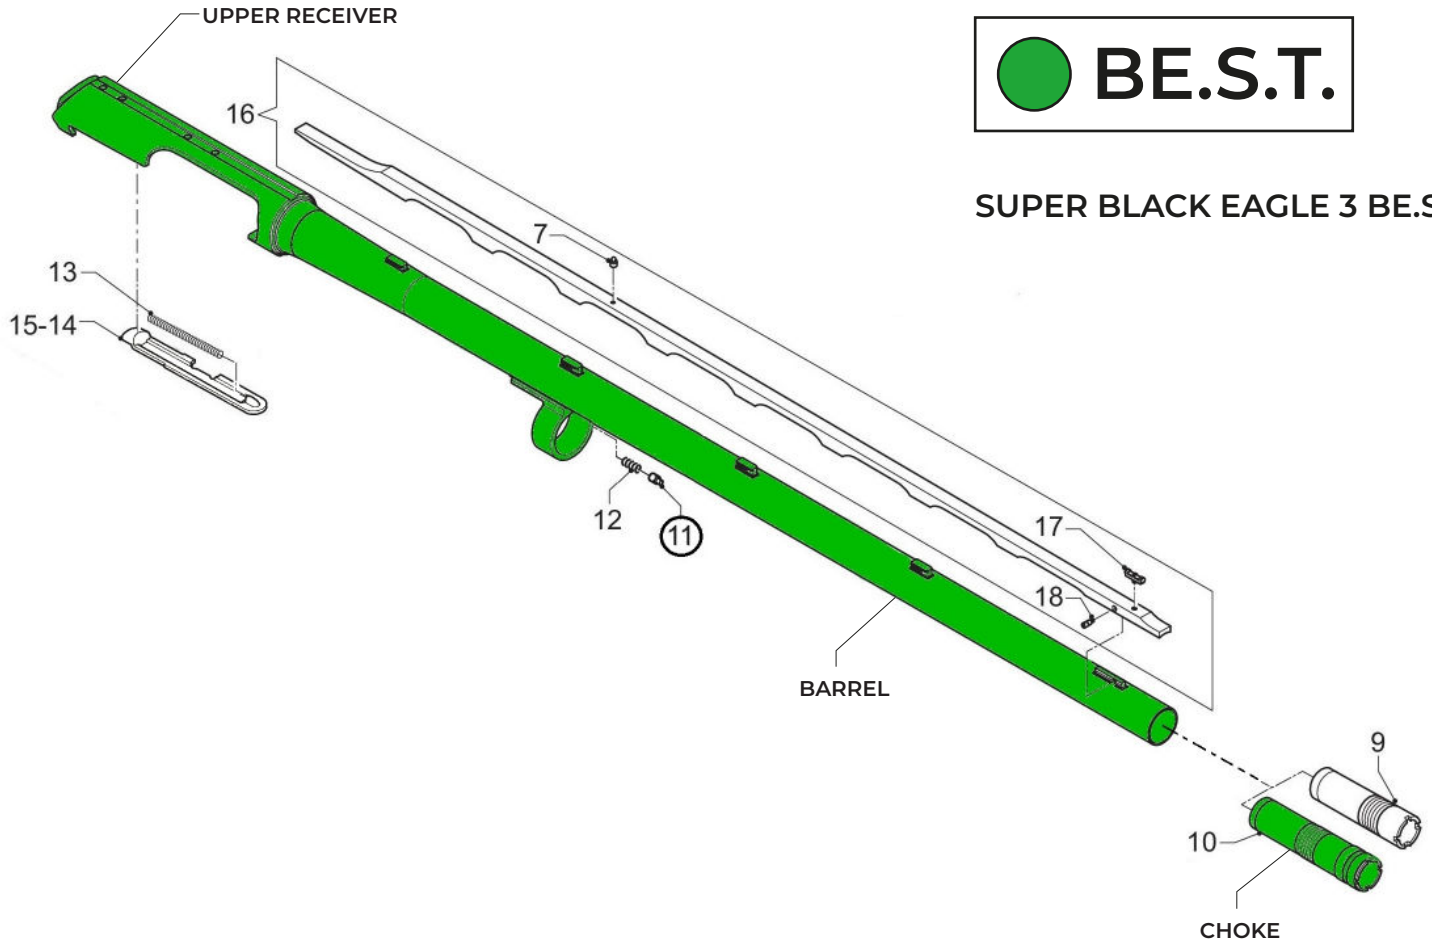

SUPER BLACK EAGLE 3 BE.S.T.

SAFETY

SUPER BLACK EAGLE 3 BE.S.T.

SUPER BLACK EAGLE 3 BE.S.T.

LUPO BE.S.T. BLACK

BOLT LOCKING LEVER

LUPO BE.S.T. BLACK

LUPO BE.S.T. BLACK

SAFETY
BOLT BLOCK

BARREL

MUZZLE CUP

M2 SPEED