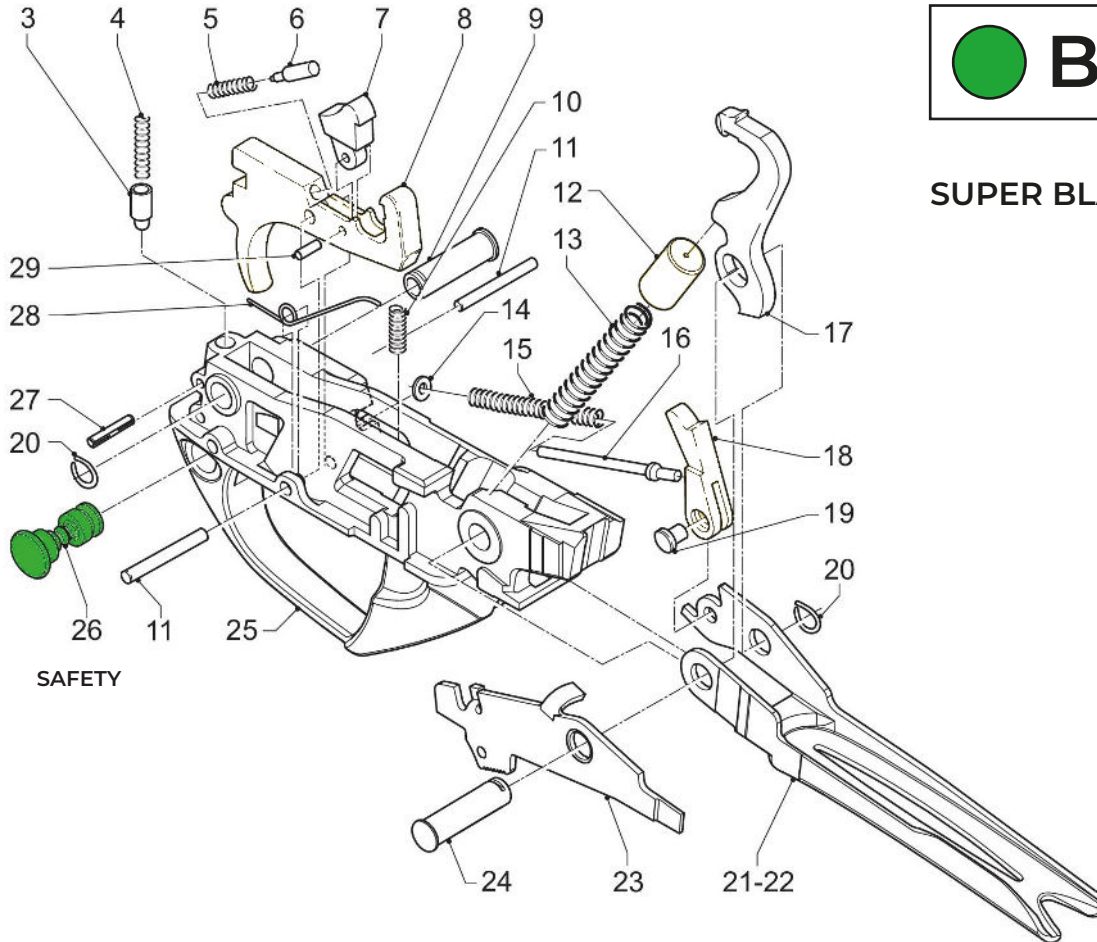

SUPER BLACK EAGLE 3 BE.S.T.

SAFETY

SUPER BLACK EAGLE 3 BE.S.T.

SUPER BLACK EAGLE 3 BE.S.T.

LUPO BE.S.T. BLACK

BOLT LOCKING LEVER

LUPO BE.S.T. BLACK

LUPO BE.S.T. BLACK

SAFETY
BOLT BLOCK

BARREL

MUZZLE CUP

M2 SPEED