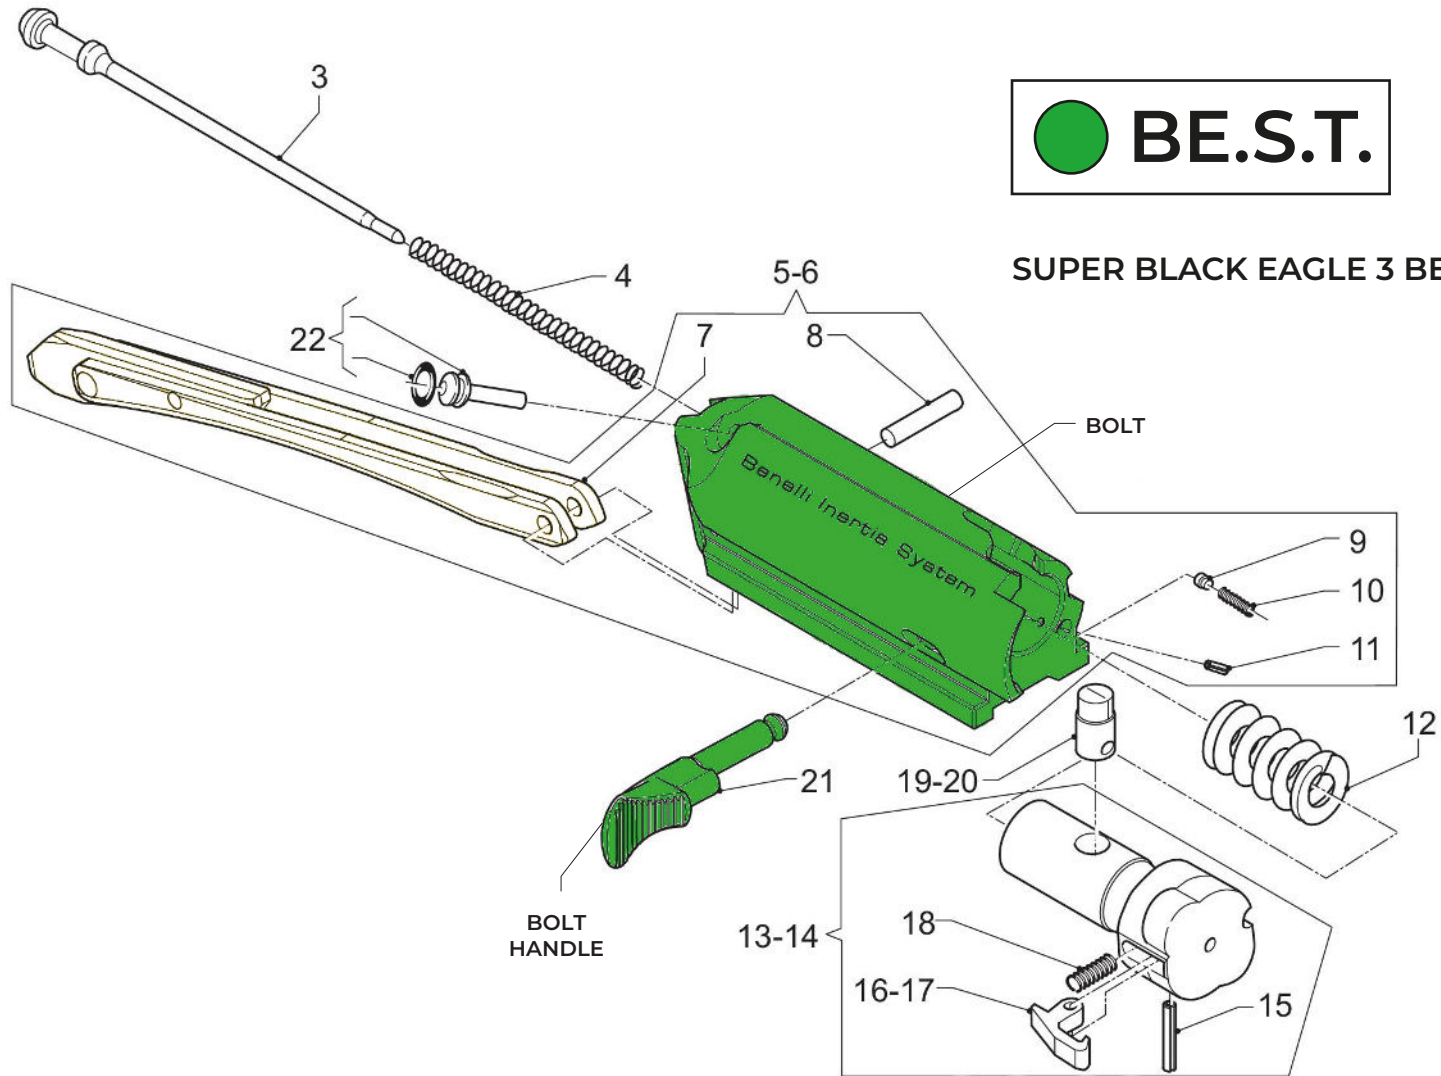

SUPER BLACK EAGLE 3 BE.S.T.

SAFETY

SUPER BLACK EAGLE 3 BE.S.T.

SUPER BLACK EAGLE 3 BE.S.T.

LUPO BE.S.T. BLACK

BOLT LOCKING LEVER

LUPO BE.S.T. BLACK

LUPO BE.S.T. BLACK

SAFETY
BOLT BLOCK

BARREL

MUZZLE CUP

M2 SPEED