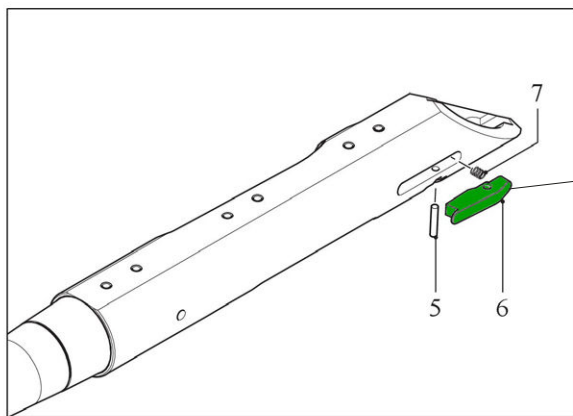

SUPER BLACK EAGLE 3 BE.S.T.

SAFETY

SUPER BLACK EAGLE 3 BE.S.T.

SUPER BLACK EAGLE 3 BE.S.T.

LUPO BE.S.T. BLACK

BOLT LOCKING LEVER

LUPO BE.S.T. BLACK

LUPO BE.S.T. BLACK

SAFETY
BOLT BLOCK

BARREL

MUZZLE CUP

M2 SPEED