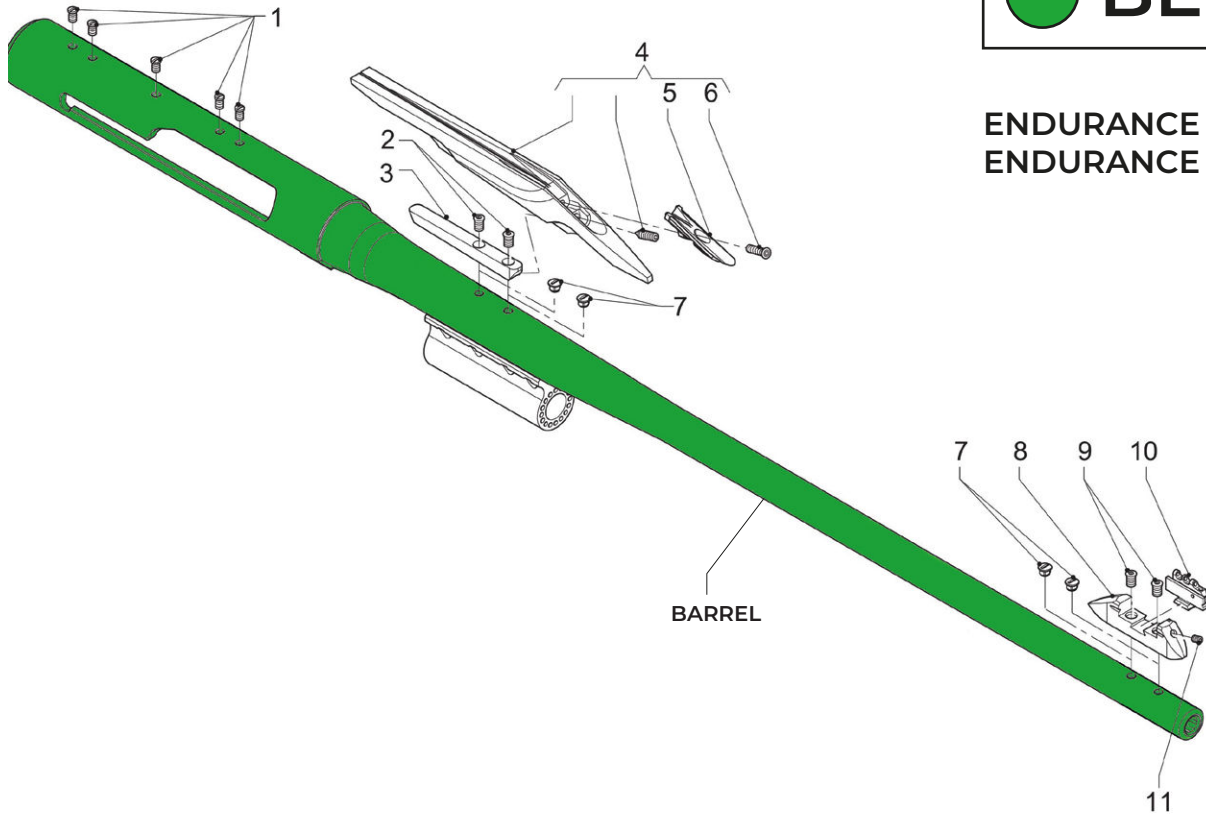

SUPER BLACK EAGLE 3 BE.S.T.

SAFETY

SUPER BLACK EAGLE 3 BE.S.T.

SUPER BLACK EAGLE 3 BE.S.T.

LUPO BE.S.T. BLACK

BOLT LOCKING LEVER

LUPO BE.S.T. BLACK

LUPO BE.S.T. BLACK

SAFETY
BOLT BLOCK

BARREL

MUZZLE CUP

M2 SPEED