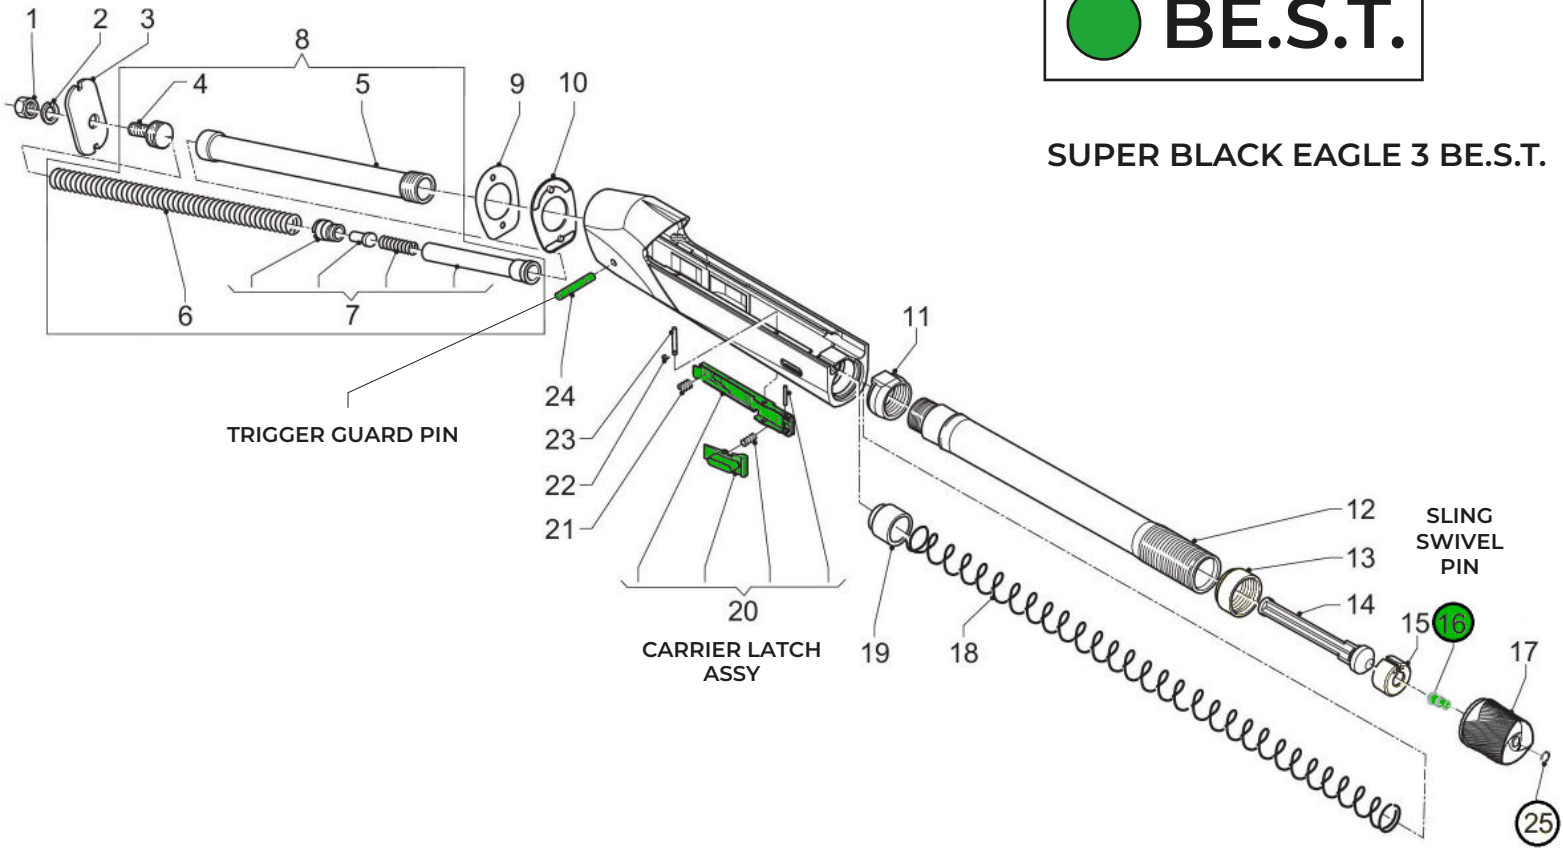

SUPER BLACK EAGLE 3 BE.S.T.

SAFETY

SUPER BLACK EAGLE 3 BE.S.T.

SUPER BLACK EAGLE 3 BE.S.T.

LUPO BE.S.T. BLACK

BOLT LOCKING LEVER

LUPO BE.S.T. BLACK

LUPO BE.S.T. BLACK

SAFETY
BOLT BLOCK

BARREL

MUZZLE CUP

M2 SPEED