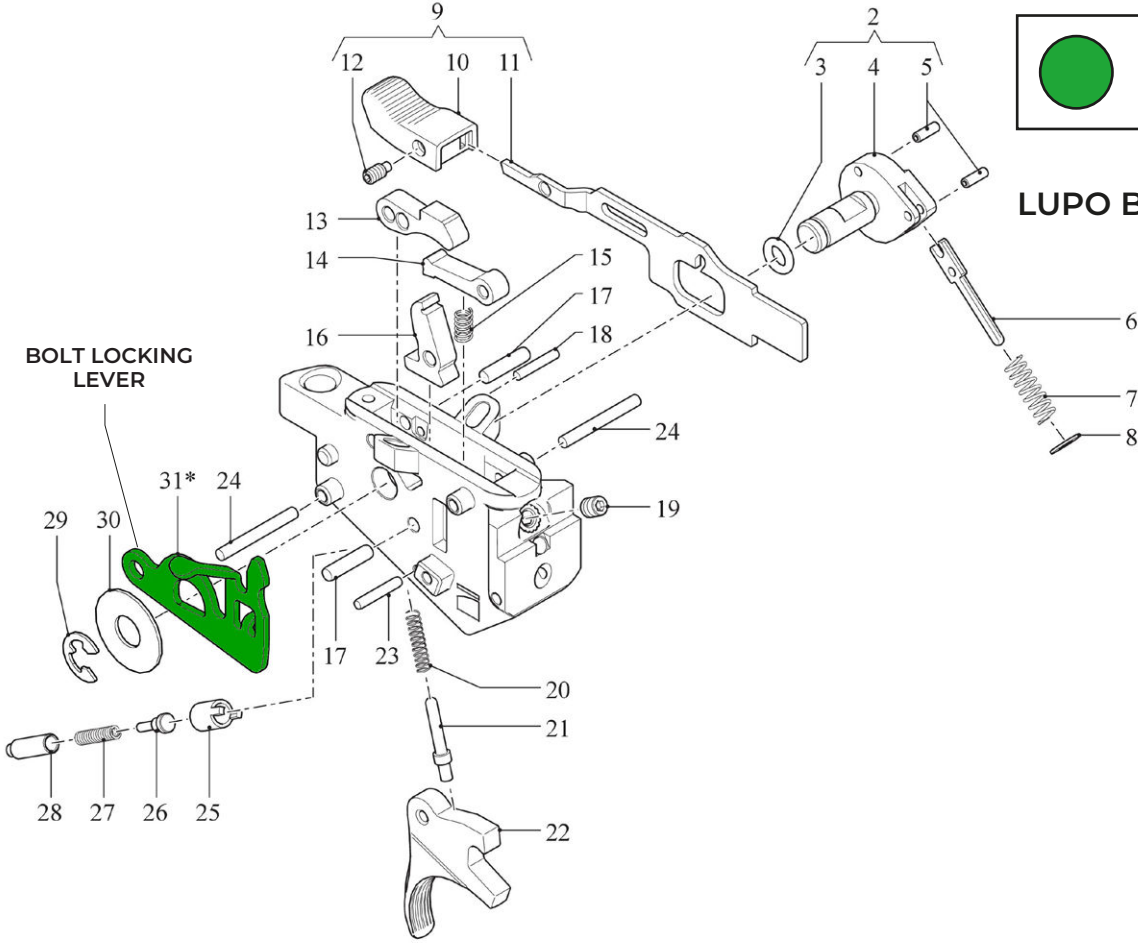

SUPER BLACK EAGLE 3 BE.S.T.

SAFETY

SUPER BLACK EAGLE 3 BE.S.T.

SUPER BLACK EAGLE 3 BE.S.T.

LUPO BE.S.T. BLACK

BOLT LOCKING LEVER

LUPO BE.S.T. BLACK

LUPO BE.S.T. BLACK

SAFETY
BOLT BLOCK

BARREL

MUZZLE CUP

M2 SPEED