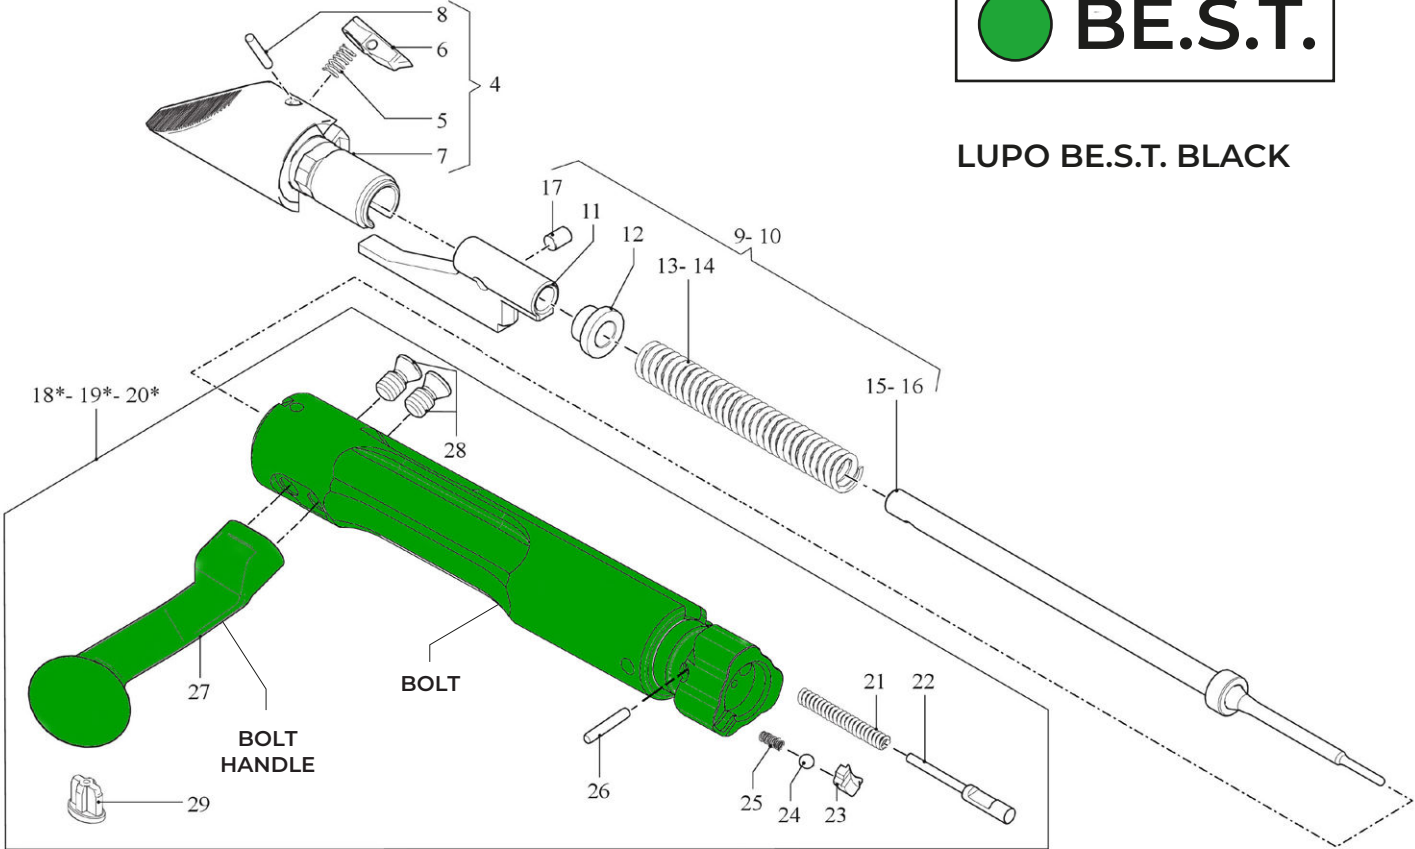

SUPER BLACK EAGLE 3 BE.S.T.

SAFETY

SUPER BLACK EAGLE 3 BE.S.T.

SUPER BLACK EAGLE 3 BE.S.T.

LUPO BE.S.T. BLACK

BOLT LOCKING LEVER

LUPO BE.S.T. BLACK

LUPO BE.S.T. BLACK

SAFETY
BOLT BLOCK

BARREL

MUZZLE CUP

M2 SPEED