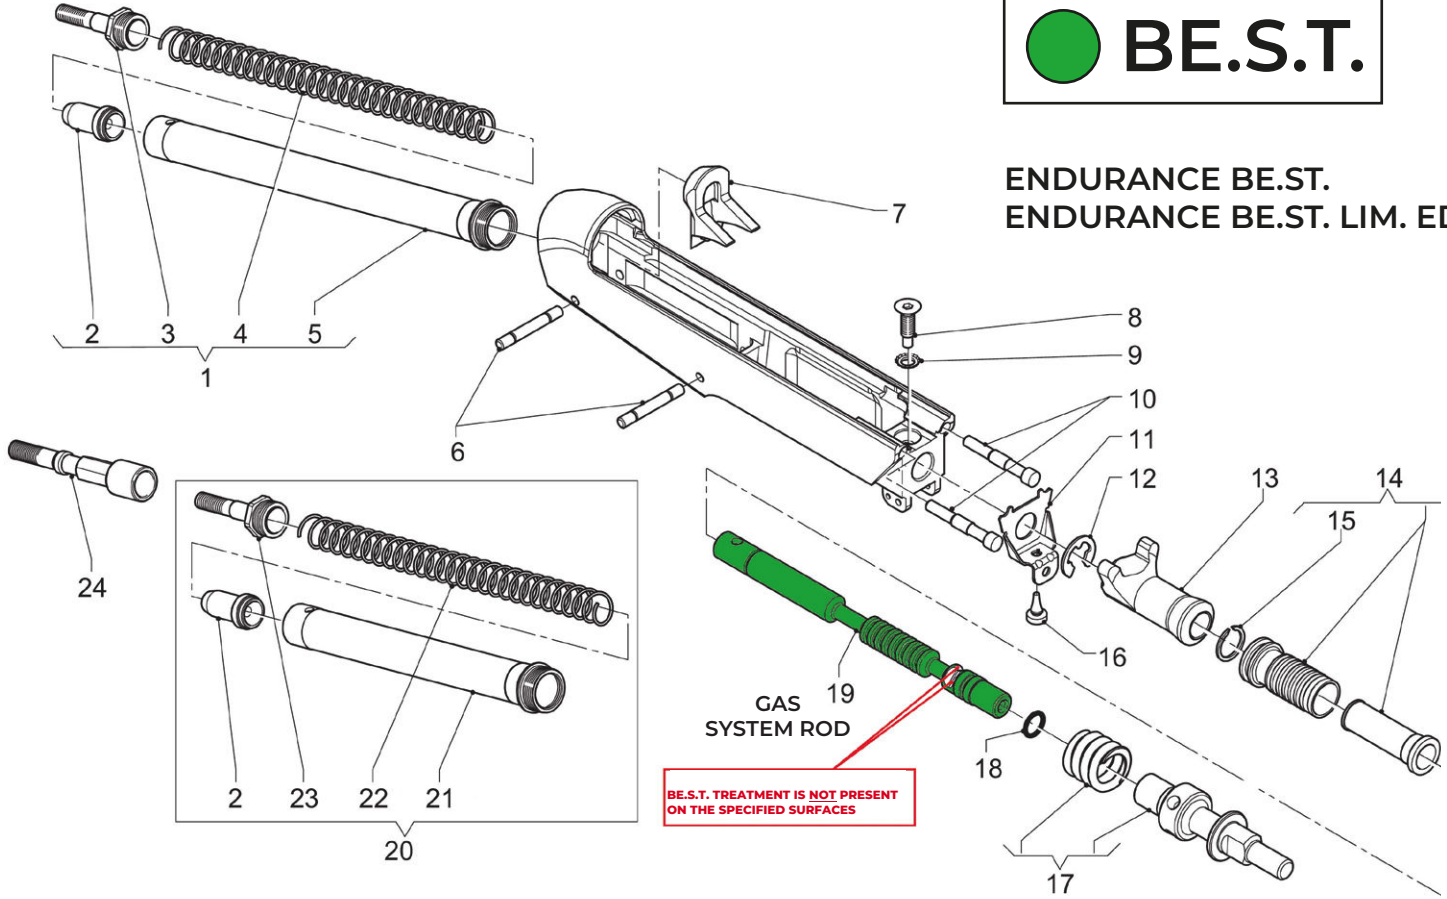

**ENDURANCE BE.S.T.
ENDURANCE BE.S.T. LIM. ED.**