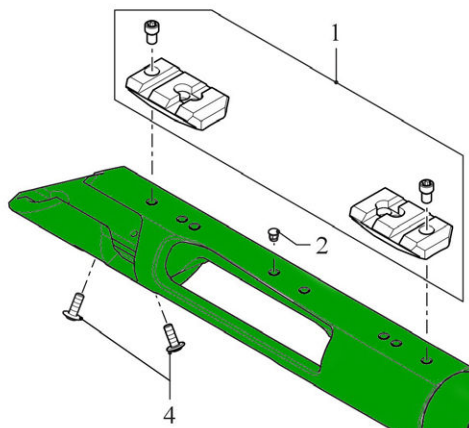

SAFETY
BOLT BLOCK

BARREL

MUZZLE CUP

M2 SPEED