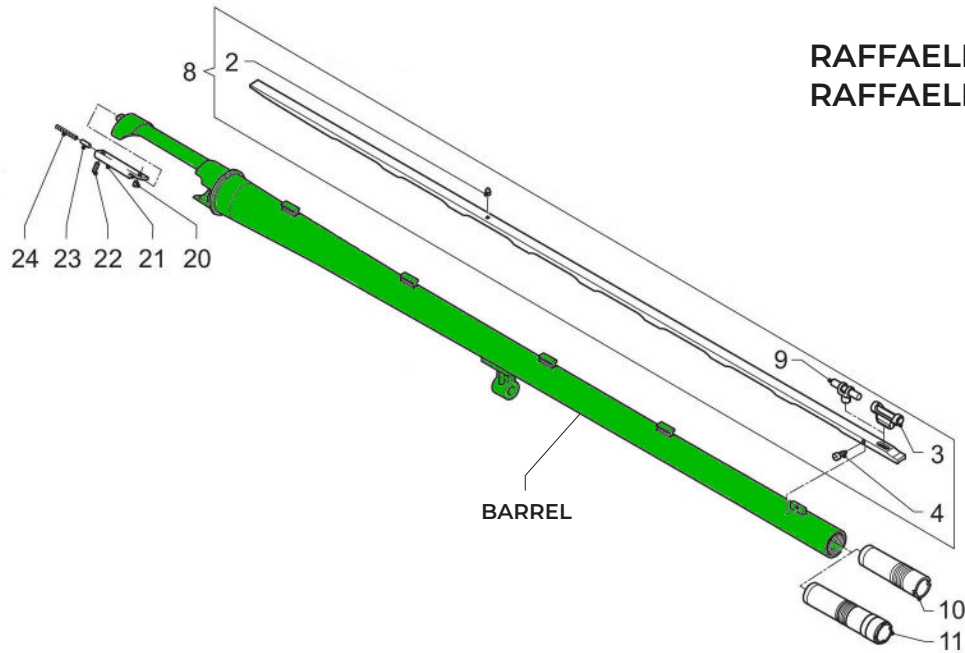

RAFFAELLO BE DIAMOND
RAFFAELLO LIMITED EDITION