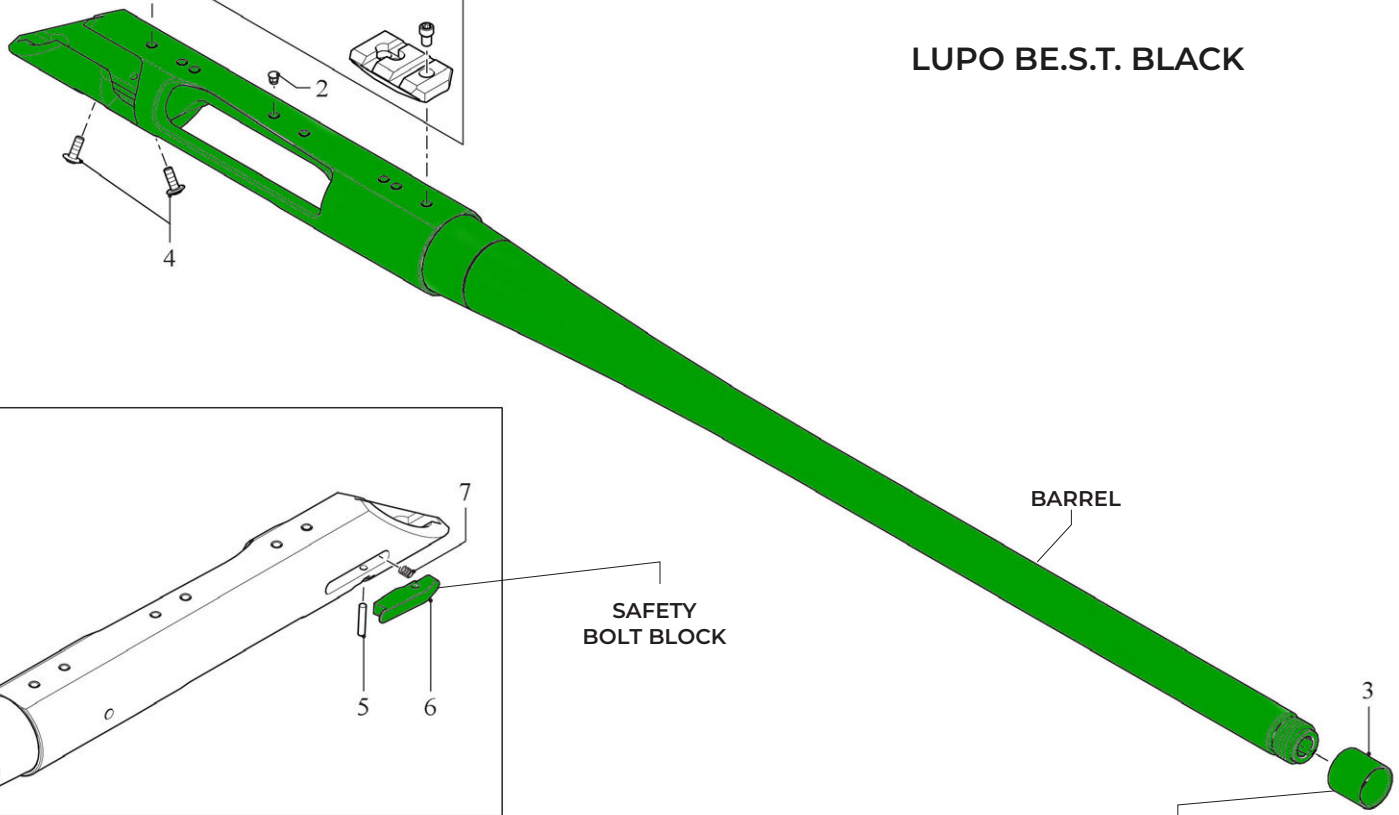

SUPER BLACK EAGLE 3 BE.S.T.

SAFETY

SUPER BLACK EAGLE 3 BE.S.T.

SUPER BLACK EAGLE 3 BE.S.T.

LUPO BE.S.T. BLACK

BOLT LOCKING LEVER

LUPO BE.S.T. BLACK

LUPO BE.S.T. BLACK

SAFETY
BOLT BLOCK

BARREL

MUZZLE CUP

M2 SPEED