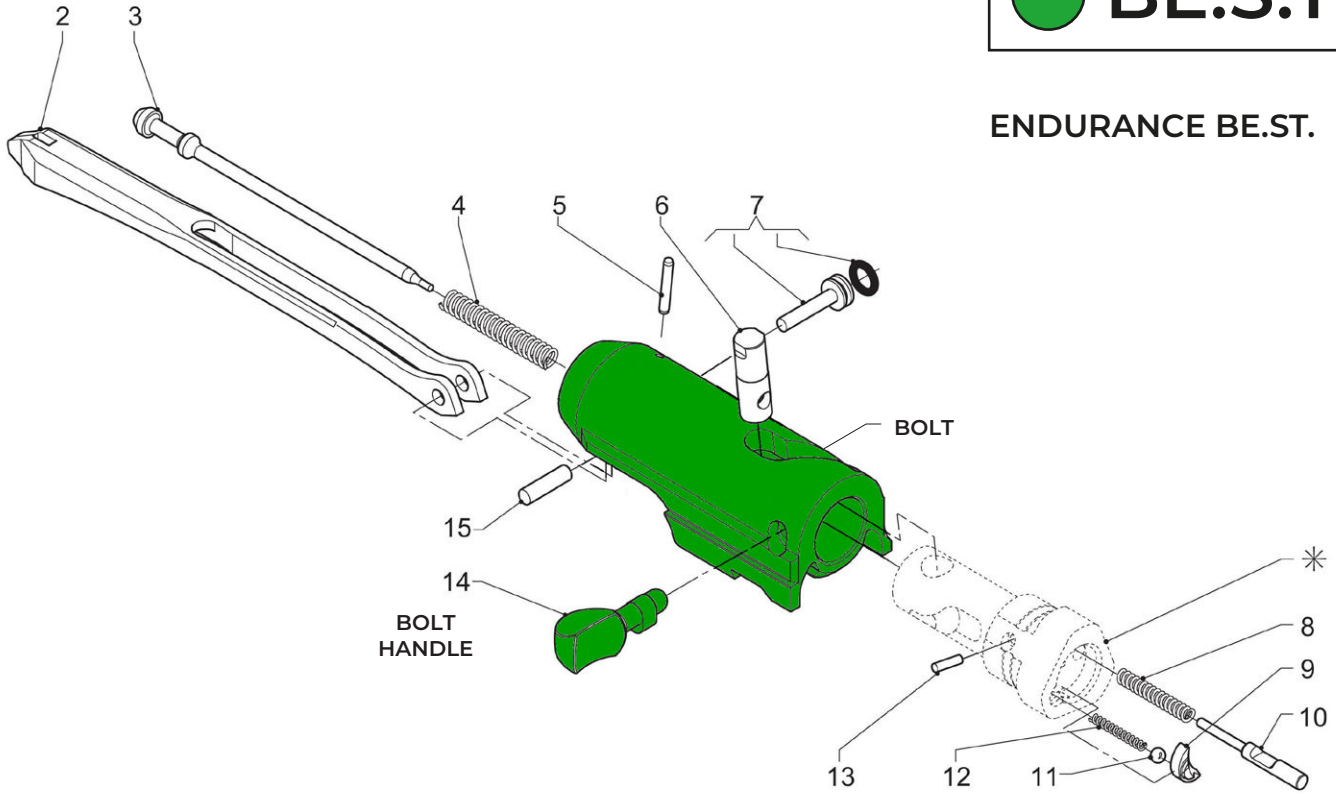

ENDURANCE BE.ST.